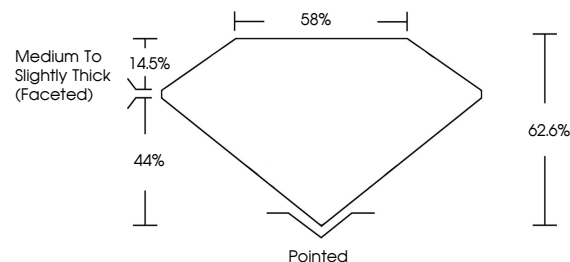

PROPORTIONS