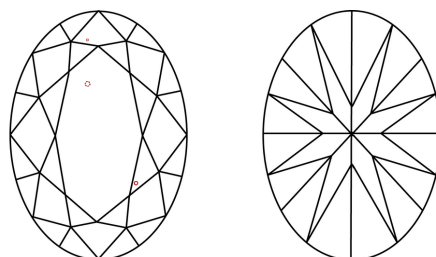

CLARITY CHARACTERISTICS

KEY TO SYMBOLS

Red symbols indicate internal characteristics.
Green symbols indicate external characteristics.