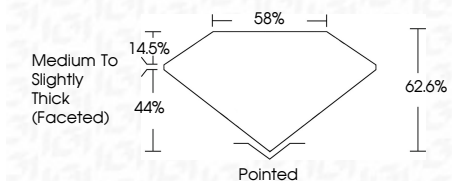

ELECTRONIC COPY

LG635400624
Report verification at igi.org

May 24, 2024
IGI Report Number **LG635400624**
Description **LABORATORY GROWN DIAMOND**
Shape and Cutting Style **OVAL BRILLIANT**
Measurements **10.32 X 6.85 X 4.29 MM**

GRADING RESULTS
Carat Weight **1.89 CARAT**
Color Grade **E**
Clarity Grade **VS 2**

ADDITIONAL GRADING INFORMATION
Polish **EXCELLENT**
Symmetry **EXCELLENT**
Fluorescence **NONE**
Inscription(s) **IGI LG635400624**
Comments: This Laboratory Grown Diamond was created by Chemical Vapor Deposition (CVD) growth process and may include post-growth treatment. Type IIa

May 24, 2024
IGI Report No LG635400624
OVAL BRILLIANT
10.32 X 6.85 X 4.29 MM
1.89 CARAT
Color Grade **E**
Clarity Grade **VS 2**
Depth **62.6%**
Table **14.5%**
Girdle **Medium to Slightly Thick (Faceted)**
Culet **Pointed**
Polish **EXCELLENT**
Symmetry **EXCELLENT**
Fluorescence **NONE**
Inscription(s) **IGI LG635400624**
Comments: This Laboratory Grown Diamond was created by Chemical Vapor Deposition (CVD) growth process and may include post-growth treatment. Type IIa

LABORATORY GROWN DIAMOND REPORT

May 24, 2024
IGI Report Number **LG635400624**
Description **LABORATORY GROWN DIAMOND**
Shape and Cutting Style **OVAL BRILLIANT**
Measurements **10.32 X 6.85 X 4.29 MM**