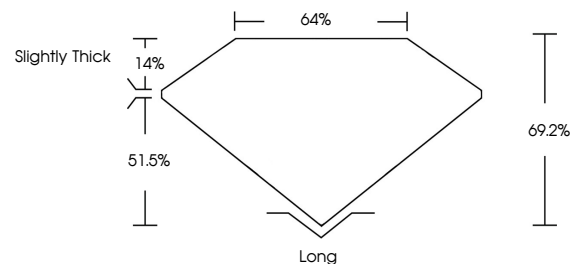

ELECTRONIC COPY

LG635400644
Report verification at igi.org

May 24, 2024
IGI Report Number **LG635400644**
Description **LABORATORY GROWN DIAMOND**
Shape and Cutting Style **EMERALD CUT**
Measurements **7.32 X 5.35 X 3.70 MM**

IGI

May 24, 2024
IGI Report No. LG635400644
EMERALD CUT
7.32 X 5.35 X 3.70 MM
Carat Weight **1.40 CARAT**
Color Grade **F**
Clarity Grade **VS 1**
Depth **69.2%**
Table **64%**
Girdle **Slightly Thick**
Culet **Long**
Polish **EXCELLENT**
Symmetry **EXCELLENT**
Fluorescence **NONE**
Inscription(s) **IGI LG635400644**
Comments: This Laboratory Grown Diamond was created by Chemical Vapor Deposition (CVD) growth process and may include post-growth treatment. Type IIa

LABORATORY GROWN DIAMOND REPORT

May 24, 2024
IGI Report Number **LG635400644**
Description **LABORATORY GROWN DIAMOND**
Shape and Cutting Style **EMERALD CUT**
Measurements **7.32 X 5.35 X 3.70 MM**

GRADING RESULTS

PROPORTIONS

Sample Image Used

CLARITY CHARACTERISTICS

KEY TO SYMBOLS

Red symbols indicate internal characteristics.
Green symbols indicate external characteristics.

COLOR

D E F G H I J Faint Very Light Light