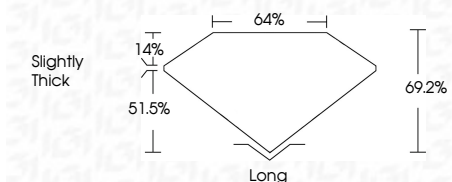

ELECTRONIC COPY

LG635400644
Report verification at igi.org

May 24, 2024
IGI Report Number **LG635400644**
Description **LABORATORY GROWN DIAMOND**
Shape and Cutting Style **EMERALD CUT**
Measurements **7.32 X 5.35 X 3.70 MM**

GRADING RESULTS

Carat Weight **1.40 CARAT**
Color Grade **F**
Clarity Grade **VS 1**

ADDITIONAL GRADING INFORMATION

Polish **EXCELLENT**
Symmetry **EXCELLENT**
Fluorescence **NONE**
Inscription(s) **IGI LG635400644**
Comments: This Laboratory Grown Diamond was created by Chemical Vapor Deposition (CVD) growth process and may include post-growth treatment. Type IIa

IGI

May 24, 2024
IGI Report No. LG635400644
EMERALD CUT
7.32 X 5.35 X 3.70 MM
Carat Weight **1.40 CARAT**
Color Grade **F**
Clarity Grade **VS 1**
Depth **69.2%**
Table **64%**
Girdle **Slightly Thick**
Culet **Long**
Polish **EXCELLENT**
Symmetry **EXCELLENT**
Fluorescence **NONE**
Inscription(s) **IGI LG635400644**
Comments: This Laboratory Grown Diamond was created by Chemical Vapor Deposition (CVD) growth process and may include post-growth treatment. Type IIa

LABORATORY GROWN DIAMOND REPORT

May 24, 2024
IGI Report Number **LG635400644**
Description **LABORATORY GROWN DIAMOND**
Shape and Cutting Style **EMERALD CUT**
Measurements **7.32 X 5.35 X 3.70 MM**

GRADING RESULTS