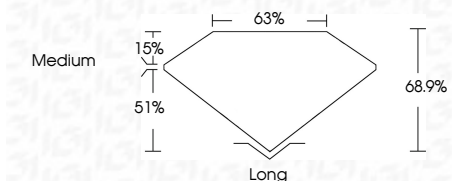

ELECTRONIC COPY

LG635400677
Report verification at igi.org

May 23, 2024
IGI Report Number **LG635400677**
Description **LABORATORY GROWN DIAMOND**
Shape and Cutting Style **EMERALD CUT**
Measurements **8.37 X 5.91 X 4.07 MM**

GRADING RESULTS

Carat Weight **1.92 CARAT**
Color Grade **E**
Clarity Grade **VVS 2**

ADDITIONAL GRADING INFORMATION

Polish **EXCELLENT**
Symmetry **EXCELLENT**
Fluorescence **NONE**
Inscription(s) **IGI LG635400677**
Comments: This Laboratory Grown Diamond was created by Chemical Vapor Deposition (CVD) growth process and may include post-growth treatment. Type IIa

IGI

May 23, 2024
IGI Report No. LG635400677
EMERALD CUT
8.37 X 5.91 X 4.07 MM
Carat Weight **1.92 CARAT**
Color Grade **E**
Clarity Grade **VVS 2**
Depth **68.9%**
Table **63%**
Girdle **Medium**
Culet **Long**
Polish **EXCELLENT**
Symmetry **EXCELLENT**
Fluorescence **NONE**
Inscription(s) **IGI LG635400677**