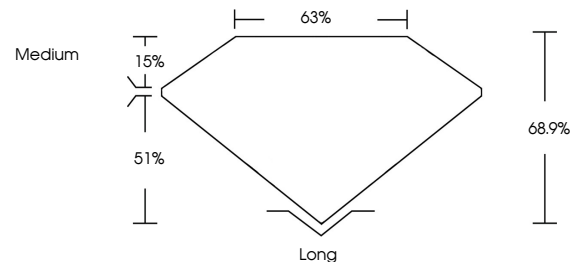

PROPORTIONS