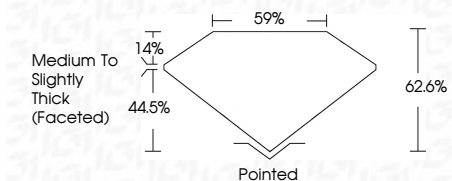

ELECTRONIC COPY

LG635400689
Report verification at igi.org

May 23, 2024

IGI Report Number **LG635400689**

Description **LABORATORY GROWN DIAMOND**

Shape and Cutting Style **OVAL BRILLIANT**

Measurements **10.28 X 6.93 X 4.34 MM**

GRADING RESULTS

Carat Weight **1.98 CARAT**

Color Grade **F**

Clarity Grade **VVS 2**

ADDITIONAL GRADING INFORMATION

Polish **EXCELLENT**

Symmetry **EXCELLENT**

Fluorescence **NONE**

Inscription(s) **IGI LG635400689**

Comments: This Laboratory Grown Diamond was created by Chemical Vapor Deposition (CVD) growth process and may include post-growth treatment. Type IIa

IGI

May 23, 2024
IGI Report No LG635400689
OVAL BRILLIANT
10.28 X 6.93 X 4.34 MM
1.98 CARAT
Color Grade F
Clarity Grade VVS 2
Depth 62.6%
Table 59%
Girdle Medium to Slightly Thick (Faceted)
Culet Pointed
Polish EXCELLENT
Symmetry EXCELLENT
Fluorescence NONE
Inscription(s) IGI LG635400689

Description **LABORATORY GROWN DIAMOND**

Shape and Cutting Style **OVAL BRILLIANT**

Measurements **10.28 X 6.93 X 4.34 MM**

GRADING RESULTS

Carat Weight **1.98 CARAT**

Color Grade **F**

Clarity Grade **VVS 2**