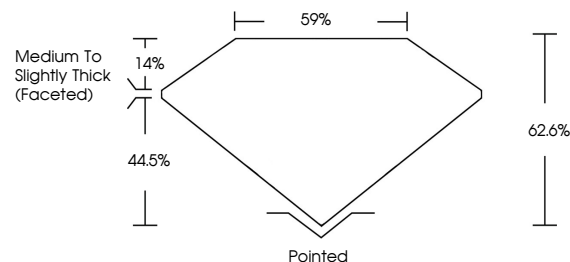

Description **LABORATORY GROWN DIAMOND**

Shape and Cutting Style **OVAL BRILLIANT**

Measurements **10.28 X 6.93 X 4.34 MM**

GRADING RESULTS

Carat Weight **1.98 CARAT**

Color Grade **F**

Clarity Grade **VVS 2**

PROPORTIONS

CLARITY CHARACTERISTICS

KEY TO SYMBOLS

Red symbols indicate internal characteristics.
Green symbols indicate external characteristics.

Sample Image Used

COLOR

D E F G H I J Faint Very Light Light