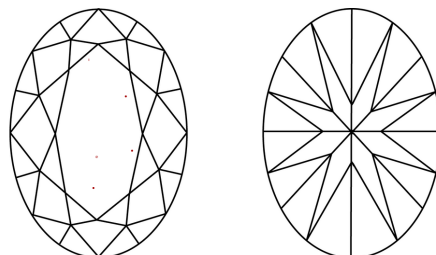

Description **LABORATORY GROWN DIAMOND**

Shape and Cutting Style **OVAL BRILLIANT**

Measurements **10.28 X 6.93 X 4.34 MM**

GRADING RESULTS

Carat Weight **1.98 CARAT**

Color Grade **F**

Clarity Grade **VVS 2**

PROPORTIONS

CLARITY CHARACTERISTICS

KEY TO SYMBOLS

Red symbols indicate internal characteristics.
Green symbols indicate external characteristics.

Sample Image Used

COLOR

D E F G H I J Faint Very Light Light