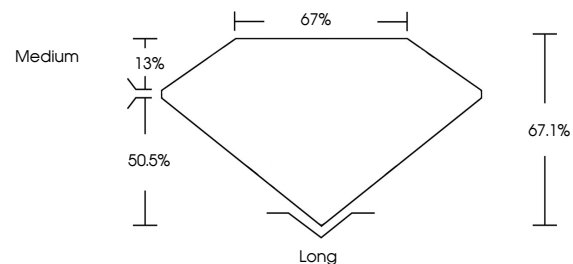

IGI

May 23, 2024
IGI Report No. LG635401126
EMERALD CUT
9.38 X 6.57 X 4.41 MM
2.68 CARATS
H
VS 1
67.1%
67%
Medium
Long
EXCELLENT
EXCELLENT
NONE
IGI LG635401126

Comments: This Laboratory Grown Diamond was created by Chemical Vapor Deposition (CVD) growth process and may include post-growth treatment. Type IIa

LABORATORY GROWN DIAMOND REPORT

May 23, 2024
IGI Report Number **LG635401126**
Description **LABORATORY GROWN DIAMOND**
Shape and Cutting Style **EMERALD CUT**
Measurements **9.38 X 6.57 X 4.41 MM**

GRADING RESULTS

Carat Weight **2.68 CARATS**
Color Grade **H**
Clarity Grade **VS 1**

ADDITIONAL GRADING INFORMATION

Polish **EXCELLENT**
Symmetry **EXCELLENT**
Fluorescence **NONE**
Inscription(s) **IGI LG635401126**

Comments: This Laboratory Grown Diamond was created by Chemical Vapor Deposition (CVD) growth process and may include post-growth treatment. Type IIa

PROPORTIONS

CLARITY CHARACTERISTICS

KEY TO SYMBOLS

Red symbols indicate internal characteristics.
Green symbols indicate external characteristics.

Sample Image Used

COLOR

D E F G H I J Faint Very Light Light