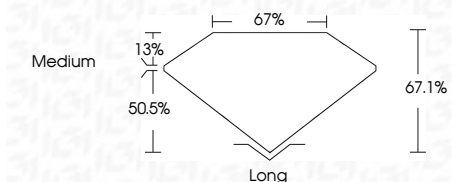

ELECTRONIC COPY

LG635401126
Report verification at igi.org

May 23, 2024
IGI Report Number **LG635401126**
Description **LABORATORY GROWN DIAMOND**
Shape and Cutting Style **EMERALD CUT**
Measurements **9.38 X 6.57 X 4.41 MM**

GRADING RESULTS

Carat Weight **2.68 CARATS**
Color Grade **H**
Clarity Grade **VS 1**

ADDITIONAL GRADING INFORMATION

Polish **EXCELLENT**
Symmetry **EXCELLENT**
Fluorescence **NONE**
Inscription(s) **IGI LG635401126**
Comments: This Laboratory Grown Diamond was created by Chemical Vapor Deposition (CVD) growth process and may include post-growth treatment. Type IIa

IGI

May 23, 2024
IGI Report No. LG635401126
EMERALD CUT
9.38 X 6.57 X 4.41 MM
2.68 CARATS
H
VS 1
67.1%
67%
Medium
Long
EXCELLENT
EXCELLENT
NONE
IGI LG635401126

Comments: This Laboratory Grown Diamond was created by Chemical Vapor Deposition (CVD) growth process and may include post-growth treatment. Type IIa

LABORATORY GROWN DIAMOND REPORT

May 23, 2024
IGI Report Number **LG635401126**
Description **LABORATORY GROWN DIAMOND**
Shape and Cutting Style **EMERALD CUT**
Measurements **9.38 X 6.57 X 4.41 MM**

GRADING RESULTS