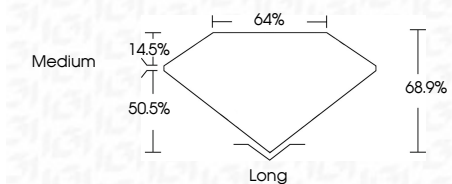

ELECTRONIC COPY

LG635401128
Report verification at igi.org

May 24, 2024
IGI Report Number **LG635401128**
Description **LABORATORY GROWN DIAMOND**
Shape and Cutting Style **EMERALD CUT**
Measurements **8.60 X 6.04 X 4.16 MM**

GRADING RESULTS

Carat Weight **2.10 CARATS**
Color Grade **G**
Clarity Grade **VS 2**

ADDITIONAL GRADING INFORMATION

Polish **EXCELLENT**
Symmetry **EXCELLENT**
Fluorescence **NONE**
Inscription(s) **IGI LG635401128**
Comments: This Laboratory Grown Diamond was created by Chemical Vapor Deposition (CVD) growth process and may include post-growth treatment. Type IIa

IGI

May 24, 2024
IGI Report No. LG635401128
EMERALD CUT
8.60 X 6.04 X 4.16 MM
Carat Weight **2.10 CARATS**
Color Grade **G**
Clarity Grade **VS 2**
Depth **68.9%**
Table **14.5%**
Girdle **50.5%**
Medium
Culet **Long**
Polish **EXCELLENT**
Symmetry **EXCELLENT**
Fluorescence **NONE**
Inscription(s) **IGI LG635401128**

GRADING RESULTS

Carat Weight **2.10 CARATS**
Color Grade **G**
Clarity Grade **VS 2**

ADDITIONAL GRADING INFORMATION

Polish **EXCELLENT**
Symmetry **EXCELLENT**
Fluorescence **NONE**
Inscription(s) **IGI LG635401128**