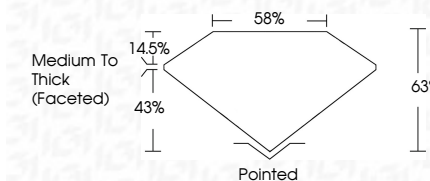

ELECTRONIC COPY

LG635401722
Report verification at igi.org

May 23, 2024
IGI Report Number **LG635401722**
Description **LABORATORY GROWN DIAMOND**
Shape and Cutting Style **OVAL BRILLIANT**
Measurements **8.95 X 6.40 X 4.03 MM**

GRADING RESULTS

Carat Weight **1.50 CARAT**
Color Grade **E**
Clarity Grade **VS 1**

ADDITIONAL GRADING INFORMATION

Polish **EXCELLENT**
Symmetry **EXCELLENT**
Fluorescence **NONE**
Inscription(s) **IGI LG635401722**

Comments: This Laboratory Grown Diamond was created by Chemical Vapor Deposition (CVD) growth process and may include post-growth treatment. Type IIa

IGI

May 23, 2024
IGI Report No LG635401722
OVAL BRILLIANT
8.95 X 6.40 X 4.03 MM
1.50 CARAT
Color Grade **E**
Clarity Grade **VS 1**
Depth **63%**
Table **14.5%**
Girdle **Medium To Thick (Faceted)**
Culet **Pointed**
Polish **EXCELLENT**
Symmetry **EXCELLENT**
Fluorescence **NONE**
Inscription(s) **IGI LG635401722**