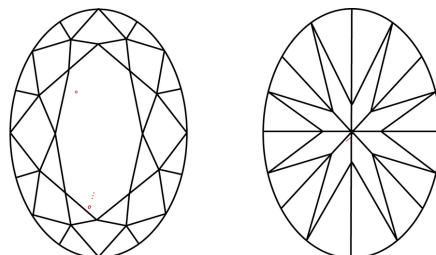

CLARITY CHARACTERISTICS

KEY TO SYMBOLS

Red symbols indicate internal characteristics.
Green symbols indicate external characteristics.