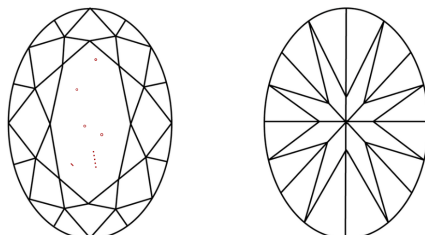

CLARITY CHARACTERISTICS

KEY TO SYMBOLS

Red symbols indicate internal characteristics.
Green symbols indicate external characteristics.

COLOR

D E F G H I J Faint Very Light Light

CLARITY

IF	VS¹⁻²	VS¹⁻²	SI¹⁻²	I¹⁻³
Internally Flawless	Very Very Slightly Included	Very Slightly Included	Slightly Included	Included