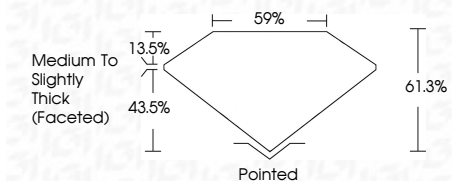

ELECTRONIC COPY

LG635401897
Report verification at igi.org

May 27, 2024
IGI Report Number **LG635401897**
Description **LABORATORY GROWN DIAMOND**
Shape and Cutting Style **OVAL BRILLIANT**
Measurements **8.13 X 5.60 X 3.43 MM**

GRADING RESULTS

Carat Weight **1.00 CARAT**
Color Grade **E**
Clarity Grade **VS 2**

ADDITIONAL GRADING INFORMATION

Polish **EXCELLENT**
Symmetry **EXCELLENT**
Fluorescence **NONE**
Inscription(s) **IGI LG635401897**

Comments: This Laboratory Grown Diamond was created by Chemical Vapor Deposition (CVD) growth process and may include post-growth treatment. Type IIa

May 27, 2024
IGI Report No LG635401897
OVAL BRILLIANT
8.13 X 5.60 X 3.43 MM
Carat Weight **1.00 CARAT**
Color Grade **E**
Clarity Grade **VS 2**
Depth **61.8%**
Table **59%**
Girdle **Medium to Slightly Thick (Faceted)**
Culet **Pointed**
Polish **EXCELLENT**
Symmetry **EXCELLENT**
Fluorescence **NONE**
Inscription(s) **IGI LG635401897**

Comments: This Laboratory Grown Diamond was created by Chemical Vapor Deposition (CVD) growth process and may include post-growth treatment. Type IIa

LABORATORY GROWN DIAMOND REPORT

May 27, 2024
IGI Report Number **LG635401897**
Description **LABORATORY GROWN DIAMOND**
Shape and Cutting Style **OVAL BRILLIANT**
Measurements **8.13 X 5.60 X 3.43 MM**