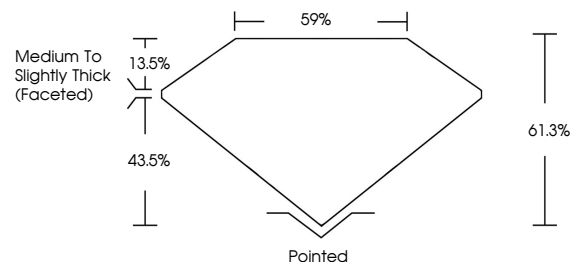

PROPORTIONS