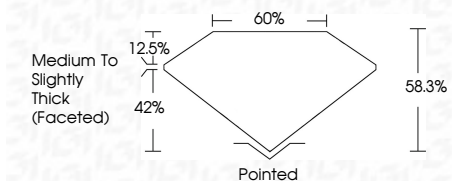

ELECTRONIC COPY

LG635404411
Report verification at igi.org

May 21, 2024
IGI Report Number **LG635404411**
Description **LABORATORY GROWN DIAMOND**
Shape and Cutting Style **HEART BRILLIANT**
Measurements **8.02 X 8.95 X 5.22 MM**

GRADING RESULTS

Carat Weight **2.13 CARATS**
Color Grade **D**
Clarity Grade **VS 1**

ADDITIONAL GRADING INFORMATION

Polish **EXCELLENT**
Symmetry **EXCELLENT**
Fluorescence **NONE**
Inscription(s) **IGI LG635404411**
Comments: This Laboratory Grown Diamond was created by Chemical Vapor Deposition (CVD) growth process and may include post-growth treatment. Type IIa

GRADING RESULTS

Carat Weight **2.13 CARATS**
Color Grade **D**
Clarity Grade **VS 1**

ADDITIONAL GRADING INFORMATION

Polish **EXCELLENT**
Symmetry **EXCELLENT**
Fluorescence **NONE**
Inscription(s) **IGI LG635404411**