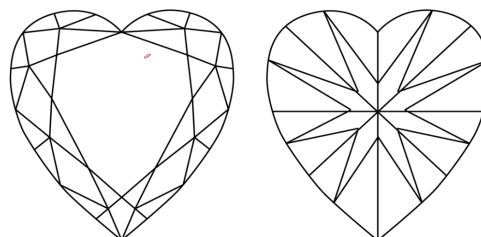

CLARITY CHARACTERISTICS

KEY TO SYMBOLS

Red symbols indicate internal characteristics.
Green symbols indicate external characteristics.

COLOR

D E F G H I J Faint Very Light Light

CLARITY

IF	VS¹⁻²	VS¹⁻²	SI¹⁻²	I¹⁻³
Internally Flawless	Very Very Slightly Included	Very Slightly Included	Slightly Included	Included