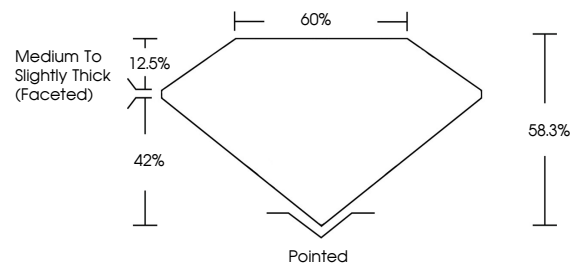

PROPORTIONS