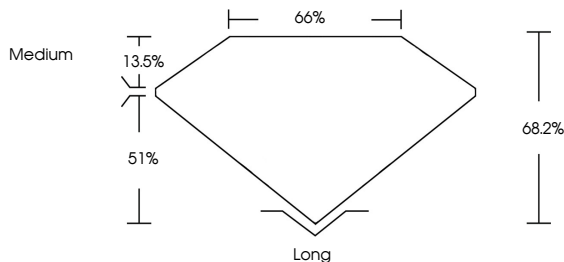

May 24, 2024
IGI Report No. LG635406221
EMERALD CUT
7.90 X 5.53 X 3.77 MM
Carat Weight **1.62 CARAT**
Color Grade **G**
Clarity Grade **VS 2**
Depth **68.2%**
Table **66%**
Girdle **Medium**
Culet **Long**
Polish **EXCELLENT**
Symmetry **EXCELLENT**
Fluorescence **NONE**
Inscription(s) **IGI LG635406221**
Comments: This Laboratory Grown Diamond was created by Chemical Vapor Deposition (CVD) growth process and may include post-growth treatment. Type IIa

LABORATORY GROWN DIAMOND REPORT

May 24, 2024
IGI Report Number **LG635406221**
Description **LABORATORY GROWN DIAMOND**
Shape and Cutting Style **EMERALD CUT**
Measurements **7.90 X 5.53 X 3.77 MM**

GRADING RESULTS
Carat Weight **1.62 CARAT**
Color Grade **G**
Clarity Grade **VS 2**

PROPORTIONS

CLARITY CHARACTERISTICS

KEY TO SYMBOLS
Red symbols indicate internal characteristics.
Green symbols indicate external characteristics.

COLOR

D	E	F	G	H	I	J	Faint	Very Light	Light
---	---	---	---	---	---	---	-------	------------	-------