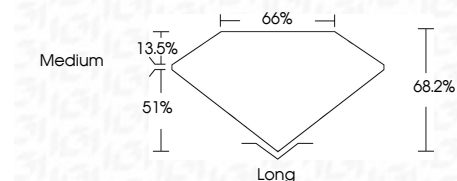

ELECTRONIC COPY

LG635406221
Report verification at igi.org

May 24, 2024
IGI Report Number **LG635406221**
Description **LABORATORY GROWN DIAMOND**
Shape and Cutting Style **EMERALD CUT**
Measurements **7.90 X 5.53 X 3.77 MM**

GRADING RESULTS
Carat Weight **1.62 CARAT**
Color Grade **G**
Clarity Grade **VS 2**

ADDITIONAL GRADING INFORMATION
Polish **EXCELLENT**
Symmetry **EXCELLENT**
Fluorescence **NONE**
Inscription(s) **IGI LG635406221**
Comments: This Laboratory Grown Diamond was created by Chemical Vapor Deposition (CVD) growth process and may include post-growth treatment. Type IIa

May 24, 2024
IGI Report No. LG635406221
EMERALD CUT
7.90 X 5.53 X 3.77 MM
Carat Weight **1.62 CARAT**
Color Grade **G**
Clarity Grade **VS 2**
Depth **68.2%**
Table **66%**
Girdle **Medium**
Culet **Long**
Polish **EXCELLENT**
Symmetry **EXCELLENT**
Fluorescence **NONE**
Inscription(s) **IGI LG635406221**
Comments: This Laboratory Grown Diamond was created by Chemical Vapor Deposition (CVD) growth process and may include post-growth treatment. Type IIa

LABORATORY GROWN DIAMOND REPORT

May 24, 2024
IGI Report Number **LG635406221**
Description **LABORATORY GROWN DIAMOND**
Shape and Cutting Style **EMERALD CUT**
Measurements **7.90 X 5.53 X 3.77 MM**

GRADING RESULTS
Carat Weight **1.62 CARAT**
Color Grade **G**
Clarity Grade **VS 2**