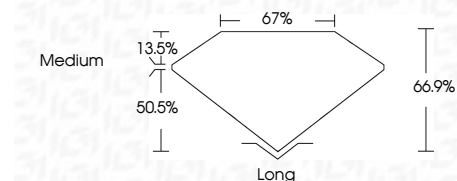

ELECTRONIC COPY

LG635406267
Report verification at igi.org

May 24, 2024

IGI Report Number **LG635406267**

Description **LABORATORY GROWN DIAMOND**

Shape and Cutting Style **EMERALD CUT**

Measurements **8.30 X 6.08 X 4.07 MM**

GRADING RESULTS

Carat Weight **2.01 CARATS**

Color Grade **F**

Clarity Grade **VS 2**

ADDITIONAL GRADING INFORMATION

Polish **EXCELLENT**

Symmetry **EXCELLENT**

Fluorescence **NONE**

Inscription(s) **IGI LG635406267**

Comments: This Laboratory Grown Diamond was created by Chemical Vapor Deposition (CVD) growth process and may include post-growth treatment. Type IIa

May 24, 2024
IGI Report No. LG635406267
EMERALD CUT
8.30 X 6.08 X 4.07 MM
2.01 CARATS
Color Grade **F**
Clarity Grade **VS 2**
Depth **66.9%**
Table **67%**
Girdle **Medium**
Culet **Long**
Polish **EXCELLENT**
Symmetry **EXCELLENT**
Fluorescence **NONE**
Inscription(s) **IGI LG635406267**

Description **LABORATORY GROWN DIAMOND**

Shape and Cutting Style **EMERALD CUT**

Measurements **8.30 X 6.08 X 4.07 MM**

GRADING RESULTS

Carat Weight **2.01 CARATS**

Color Grade **F**

Clarity Grade **VS 2**

ADDITIONAL GRADING INFORMATION