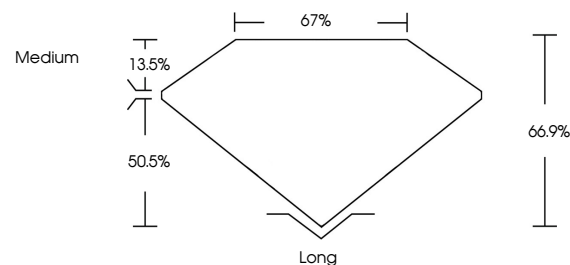

Description **LABORATORY GROWN DIAMOND**

Shape and Cutting Style **EMERALD CUT**

Measurements **8.30 X 6.08 X 4.07 MM**

GRADING RESULTS

Carat Weight **2.01 CARATS**

Color Grade **F**

Clarity Grade **VS 2**

ADDITIONAL GRADING INFORMATION

Polish **EXCELLENT**

Symmetry **EXCELLENT**

Fluorescence **NONE**

Inscription(s) **IGI LG635406267**

Comments: This Laboratory Grown Diamond was created by Chemical Vapor Deposition (CVD) growth process and may include post-growth treatment. Type IIa

PROPORTIONS

Sample Image Used

CLARITY CHARACTERISTICS

KEY TO SYMBOLS

Red symbols indicate internal characteristics.
Green symbols indicate external characteristics.

COLOR

D E F G H I J Faint Very Light Light