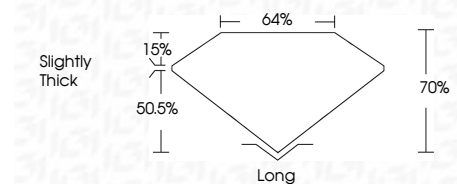

ELECTRONIC COPY

LG635406274
Report verification at igi.org

May 23, 2024
IGI Report Number **LG635406274**
Description **LABORATORY GROWN DIAMOND**
Shape and Cutting Style **EMERALD CUT**
Measurements **8.32 X 6.06 X 4.24 MM**

GRADING RESULTS
Carat Weight **2.12 CARATS**
Color Grade **G**
Clarity Grade **VS 2**

ADDITIONAL GRADING INFORMATION
Polish **EXCELLENT**
Symmetry **EXCELLENT**
Fluorescence **NONE**
Inscription(s) **IGI LG635406274**
Comments: This Laboratory Grown Diamond was created by Chemical Vapor Deposition (CVD) growth process and may include post-growth treatment. Type IIa

May 23, 2024
IGI Report No. LG635406274
EMERALD CUT
8.32 X 6.06 X 4.24 MM
Carat Weight **2.12 CARATS**
Color Grade **G**
Clarity Grade **VS 2**
Depth **50.5%**
Table **15%**
Girdle **Slightly Thick**
Culet **Long**
Polish **EXCELLENT**
Symmetry **EXCELLENT**
Fluorescence **NONE**
Inscription(s) **IGI LG635406274**
Comments: This Laboratory Grown Diamond was created by Chemical Vapor Deposition (CVD) growth process and may include post-growth treatment. Type IIa

LABORATORY GROWN DIAMOND REPORT

May 23, 2024
IGI Report Number **LG635406274**
Description **LABORATORY GROWN DIAMOND**
Shape and Cutting Style **EMERALD CUT**
Measurements **8.32 X 6.06 X 4.24 MM**

GRADING RESULTS
Carat Weight **2.12 CARATS**
Color Grade **G**
Clarity Grade **VS 2**