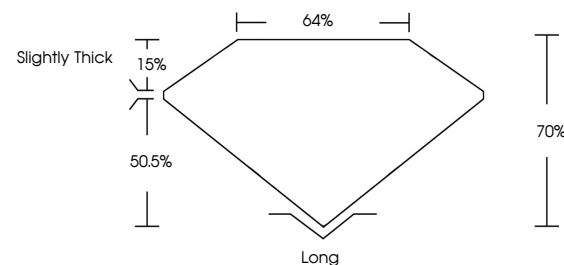

May 23, 2024
IGI Report No. LG635406274
EMERALD CUT
8.32 X 6.06 X 4.24 MM
Carat Weight **2.12 CARATS**
Color Grade **G**
Clarity Grade **VS 2**
Depth **50.5%**
Table **15%**
Girdle **Slightly Thick**
Culet **Long**
Polish **EXCELLENT**
Symmetry **EXCELLENT**
Fluorescence **NONE**
Inscription(s) **IGI LG635406274**
Comments: This Laboratory Grown Diamond was created by Chemical Vapor Deposition (CVD) growth process and may include post-growth treatment. Type IIa

LABORATORY GROWN DIAMOND REPORT

May 23, 2024
IGI Report Number **LG635406274**
Description **LABORATORY GROWN DIAMOND**
Shape and Cutting Style **EMERALD CUT**
Measurements **8.32 X 6.06 X 4.24 MM**

GRADING RESULTS
Carat Weight **2.12 CARATS**
Color Grade **G**
Clarity Grade **VS 2**

PROPORTIONS

CLARITY CHARACTERISTICS

KEY TO SYMBOLS

Red symbols indicate internal characteristics.
Green symbols indicate external characteristics.

Sample Image Used

COLOR

D E F G H I J Faint Very Light Light