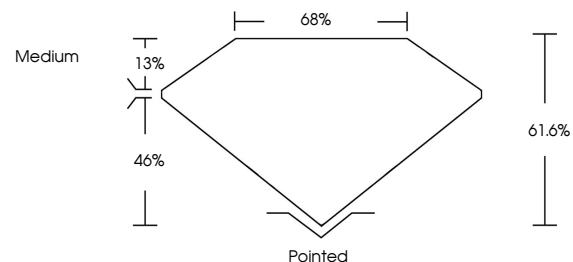

PROPORTIONS