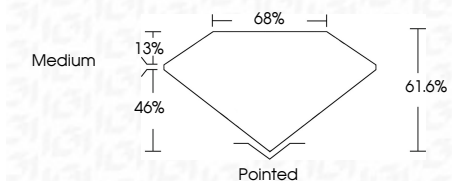

ELECTRONIC COPY

LG635406356
Report verification at igi.org

May 24, 2024
IGI Report Number **LG635406356**
Description **LABORATORY GROWN DIAMOND**
Shape and Cutting Style **SQUARE EMERALD CUT**
Measurements **7.15 X 6.98 X 4.30 MM**

GRADING RESULTS
Carat Weight **1.95 CARAT**
Color Grade **G**
Clarity Grade **VS 2**

ADDITIONAL GRADING INFORMATION
Polish **EXCELLENT**
Symmetry **EXCELLENT**
Fluorescence **NONE**
Inscription(s) **IGI LG635406356**
Comments: This Laboratory Grown Diamond was created by Chemical Vapor Deposition (CVD) growth process and may include post-growth treatment. Type IIa

May 24, 2024
IGI Report No LG635406356
SQUARE EMERALD CUT
7.15 X 6.98 X 4.30 MM
Carat Weight **1.95 CARAT**
Color Grade **G**
Clarity Grade **VS 2**
Depth **61.6%**
Table **46%**
Girdle **Medium**
Culet **Pointed**
Polish **EXCELLENT**
Symmetry **EXCELLENT**
Fluorescence **NONE**
Inscription(s) **IGI LG635406356**
Comments: This Laboratory Grown Diamond was created by Chemical Vapor Deposition (CVD) growth process and may include post-growth treatment. Type IIa

LABORATORY GROWN DIAMOND REPORT

May 24, 2024
IGI Report Number **LG635406356**
Description **LABORATORY GROWN DIAMOND**
Shape and Cutting Style **SQUARE EMERALD CUT**
Measurements **7.15 X 6.98 X 4.30 MM**