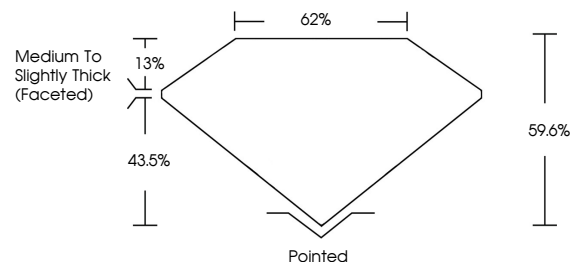

PROPORTIONS