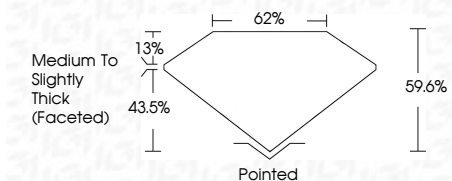

ELECTRONIC COPY

LG635406369
Report verification at igi.org

May 22, 2024
IGI Report Number **LG635406369**
Description **LABORATORY GROWN DIAMOND**
Shape and Cutting Style **OVAL BRILLIANT**
Measurements **10.53 X 7.53 X 4.49 MM**

GRADING RESULTS
Carat Weight **2.22 CARATS**
Color Grade **F**
Clarity Grade **VS 1**

ADDITIONAL GRADING INFORMATION
Polish **EXCELLENT**
Symmetry **EXCELLENT**
Fluorescence **NONE**
Inscription(s) **IGI LG635406369**
Comments: This Laboratory Grown Diamond was created by Chemical Vapor Deposition (CVD) growth process and may include post-growth treatment. Type IIa

May 22, 2024
IGI Report No **LG635406369**
OVAL BRILLIANT
Carat Weight **2.22 CARATS**
Color Grade **F**
Clarity Grade **VS 1**
Depth **62%**
Table **43.5%**
Girdle **Medium to Slightly Thick (Faceted)**
Culet **Pointed**
Polish **EXCELLENT**
Symmetry **EXCELLENT**
Fluorescence **NONE**
Inscription(s) **IGI LG635406369**
Comments: This Laboratory Grown Diamond was created by Chemical Vapor Deposition (CVD) growth process and may include post-growth treatment. Type IIa

LABORATORY GROWN DIAMOND REPORT

May 22, 2024
IGI Report Number **LG635406369**
Description **LABORATORY GROWN DIAMOND**
Shape and Cutting Style **OVAL BRILLIANT**
Measurements **10.53 X 7.53 X 4.49 MM**