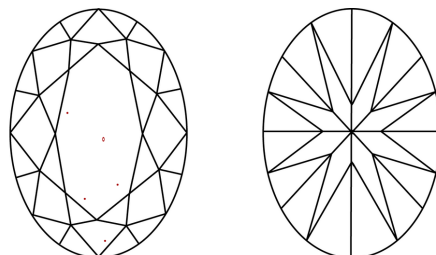

CLARITY CHARACTERISTICS

KEY TO SYMBOLS

Red symbols indicate internal characteristics.
Green symbols indicate external characteristics.