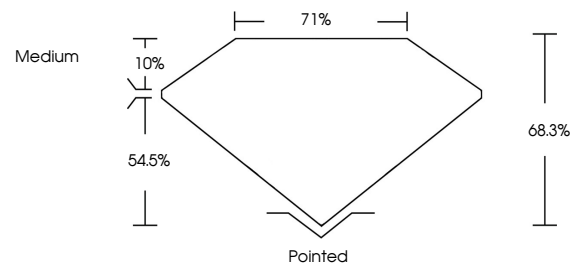

PROPORTIONS