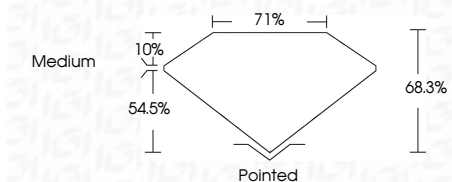

ELECTRONIC COPY

LG635411709
Report verification at igi.org

May 22, 2024
IGI Report Number **LG635411709**
Description **LABORATORY GROWN DIAMOND**
Shape and Cutting Style **PRINCESS CUT**
Measurements **7.04 X 6.82 X 4.66 MM**

GRADING RESULTS

Carat Weight **1.99 CARAT**
Color Grade **F**
Clarity Grade **VVS 2**

ADDITIONAL GRADING INFORMATION

Polish **EXCELLENT**
Symmetry **EXCELLENT**
Fluorescence **NONE**
Inscription(s) **IGI LG635411709**
Comments: This Laboratory Grown Diamond was created by Chemical Vapor Deposition (CVD) growth process and may include post-growth treatment. Type IIa

IGI

May 22, 2024
IGI Report No. LG635411709
PRINCESS CUT
7.04 X 6.82 X 4.66 MM
1.99 CARAT
Color Grade **F**
Clarity Grade **VVS 2**
Depth **54.5%**
Table **10%**
Girdle **Medium**
Culet **Pointed**
Polish **EXCELLENT**
Symmetry **EXCELLENT**
Fluorescence **NONE**
Inscription(s) **IGI LG635411709**

GRADING RESULTS

Carat Weight **1.99 CARAT**
Color Grade **F**
Clarity Grade **VVS 2**

ADDITIONAL GRADING INFORMATION

Polish **EXCELLENT**
Symmetry **EXCELLENT**
Fluorescence **NONE**
Inscription(s) **IGI LG635411709**