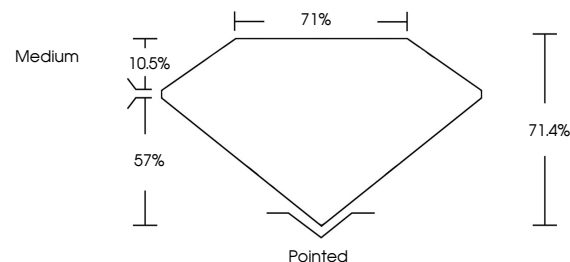

PROPORTIONS