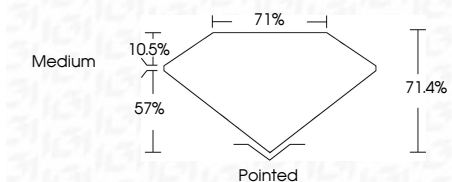

ELECTRONIC COPY

LG635411790
Report verification at igi.org

May 21, 2024
IGI Report Number **LG635411790**
Description **LABORATORY GROWN DIAMOND**
Shape and Cutting Style **PRINCESS CUT**
Measurements **6.92 X 6.78 X 4.84 MM**

GRADING RESULTS

Carat Weight **1.98 CARAT**
Color Grade **F**
Clarity Grade **VS 2**

ADDITIONAL GRADING INFORMATION

Polish **EXCELLENT**
Symmetry **EXCELLENT**
Fluorescence **NONE**
Inscription(s) **IGI LG635411790**

Comments: This Laboratory Grown Diamond was created by Chemical Vapor Deposition (CVD) growth process and may include post-growth treatment. Type IIa

IGI

May 21, 2024
IGI Report No. LG635411790
PRINCESS CUT
6.92 X 6.78 X 4.84 MM
1.98 CARAT
Color Grade **F**
Clarity Grade **VS 2**
Depth **57%**
Table **10.5%**
Girdle **Medium**
Culet **Pointed**
Polish **EXCELLENT**
Symmetry **EXCELLENT**
Fluorescence **NONE**
Inscription(s) **IGI LG635411790**