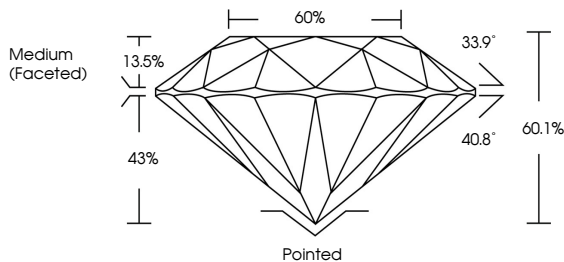

PROPORTIONS