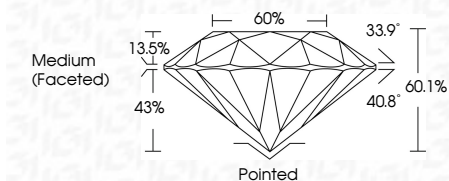

ELECTRONIC COPY

LG635413091
Report verification at igi.org

May 25, 2024
IGI Report Number **LG635413091**
Description **LABORATORY GROWN DIAMOND**
Shape and Cutting Style **ROUND BRILLIANT**
Measurements **11.06 - 11.12 X 6.67 MM**

GRADING RESULTS
Carat Weight **5.05 CARATS**
Color Grade **G**
Clarity Grade **VS 1**
Cut Grade **IDEAL**

ADDITIONAL GRADING INFORMATION
Polish **EXCELLENT**
Symmetry **EXCELLENT**
Fluorescence **NONE**
Inscription(s) **IGI LG635413091**
Comments: This Laboratory Grown Diamond was created by Chemical Vapor Deposition (CVD) growth process. Type IIa

May 25, 2024
IGI Report No. LG635413091
ROUND BRILLIANT
11.06 - 11.12 X 6.67 MM
5.05 CARATS
Color Grade **G**
Clarity Grade **VS 1**
Depth **60.1%**
Table **60%**
Girdle **Medium (Faceted)**
Culet **Pointed**
Polish **EXCELLENT**
Symmetry **EXCELLENT**
Fluorescence **NONE**
Inscriptions(s) **IGI LG635413091**
Comments: This Laboratory Grown Diamond was created by Chemical Vapor Deposition (CVD) growth process. Type IIa

GRADING RESULTS
Carat Weight **5.05 CARATS**
Color Grade **G**
Clarity Grade **VS 1**
Cut Grade **IDEAL**

ADDITIONAL GRADING INFORMATION
Polish **EXCELLENT**
Symmetry **EXCELLENT**
Fluorescence **NONE**
Inscription(s) **IGI LG635413091**