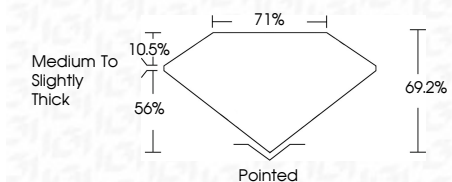

ELECTRONIC COPY

LG635413799
Report verification at igi.org

May 22, 2024
IGI Report Number **LG635413799**
Description **LABORATORY GROWN DIAMOND**
Shape and Cutting Style **PRINCESS CUT**
Measurements **6.40 X 6.21 X 4.30 MM**

GRADING RESULTS
Carat Weight **1.50 CARAT**
Color Grade **G**
Clarity Grade **VS 1**

ADDITIONAL GRADING INFORMATION
Polish **EXCELLENT**
Symmetry **EXCELLENT**
Fluorescence **NONE**
Inscription(s) **IGI LG635413799**
Comments: This Laboratory Grown Diamond was created by Chemical Vapor Deposition (CVD) growth process and may include post-growth treatment. Type IIa

May 22, 2024
IGI Report No. **LG635413799**
PRINCESS CUT
6.40 X 6.21 X 4.30 MM
Carat Weight **1.50 CARAT**
Color Grade **G**
Clarity Grade **VS 1**
Depth **10.5%**
Table **71%**
Girdle **Medium to Slightly Thick**
Culet **Pointed**
Polish **EXCELLENT**
Symmetry **EXCELLENT**
Fluorescence **NONE**
Inscription(s) **IGI LG635413799**
Comments: This Laboratory Grown Diamond was created by Chemical Vapor Deposition (CVD) growth process and may include post-growth treatment. Type IIa

LABORATORY GROWN DIAMOND REPORT

May 22, 2024
IGI Report Number **LG635413799**
Description **LABORATORY GROWN DIAMOND**
Shape and Cutting Style **PRINCESS CUT**
Measurements **6.40 X 6.21 X 4.30 MM**

GRADING RESULTS
Carat Weight **1.50 CARAT**
Color Grade **G**
Clarity Grade **VS 1**