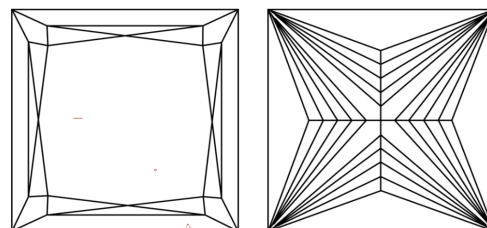

LABORATORY GROWN DIAMOND REPORT

May 22, 2024
IGI Report Number **LG635413799**
Description **LABORATORY GROWN DIAMOND**
Shape and Cutting Style **PRINCESS CUT**
Measurements **6.40 X 6.21 X 4.30 MM**

GRADING RESULTS
Carat Weight **1.50 CARAT**
Color Grade **G**
Clarity Grade **VS 1**

PROPORTIONS

CLARITY CHARACTERISTICS

KEY TO SYMBOLS

Red symbols indicate internal characteristics.
Green symbols indicate external characteristics.

Sample Image Used

COLOR

D E F G H I J Faint Very Light Light