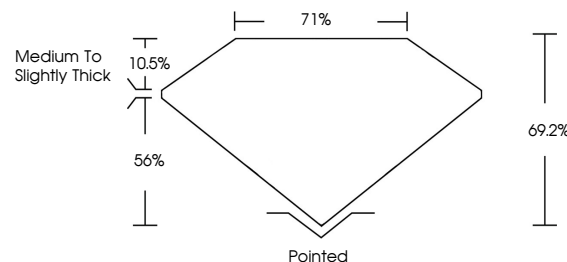

May 22, 2024
IGI Report No. **LG635413799**
PRINCESS CUT
6.40 X 6.21 X 4.30 MM
Carat Weight **1.50 CARAT**
Color Grade **G**
Clarity Grade **VS 1**
Depth **10.5%**
Table **71%**
Girdle **Medium to Slightly Thick**
Culet **Pointed**
Polish **EXCELLENT**
Symmetry **EXCELLENT**
Fluorescence **NONE**
Inscription(s) **IGI LG635413799**
Comments: This Laboratory Grown Diamond was created by Chemical Vapor Deposition (CVD) growth process and may include post-growth treatment. Type IIa

LABORATORY GROWN DIAMOND REPORT

May 22, 2024
IGI Report Number **LG635413799**
Description **LABORATORY GROWN DIAMOND**
Shape and Cutting Style **PRINCESS CUT**
Measurements **6.40 X 6.21 X 4.30 MM**

GRADING RESULTS
Carat Weight **1.50 CARAT**
Color Grade **G**
Clarity Grade **VS 1**

PROPORTIONS

CLARITY CHARACTERISTICS

KEY TO SYMBOLS

Red symbols indicate internal characteristics.
Green symbols indicate external characteristics.

Sample Image Used

COLOR

D E F G H I J Faint Very Light Light