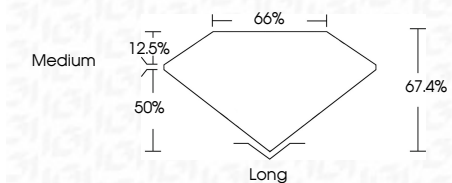

ELECTRONIC COPY

LG635421212
Report verification at igi.org

May 22, 2024
IGI Report Number **LG635421212**
Description **LABORATORY GROWN DIAMOND**
Shape and Cutting Style **EMERALD CUT**
Measurements **8.48 X 5.82 X 3.92 MM**

GRADING RESULTS

Carat Weight **1.93 CARAT**
Color Grade **D**
Clarity Grade **VS 2**

ADDITIONAL GRADING INFORMATION

Polish **EXCELLENT**
Symmetry **EXCELLENT**
Fluorescence **NONE**
Inscription(s) **IGI LG635421212**
Comments: This Laboratory Grown Diamond was created by Chemical Vapor Deposition (CVD) growth process.
Type IIa

IGI

May 22, 2024
IGI Report No. LG635421212
EMERALD CUT
8.48 X 5.82 X 3.92 MM
Carat Weight **1.93 CARAT**
Color Grade **D**
Clarity Grade **VS 2**
Depth **12.5%**
Table **66%**
Girdle **Medium**
Culet **Long**
Polish **EXCELLENT**
Symmetry **EXCELLENT**
Fluorescence **NONE**
Inscription(s) **IGI LG635421212**