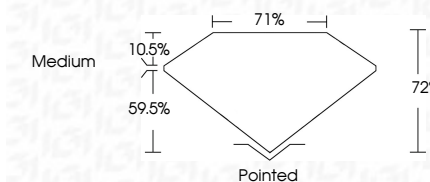

ELECTRONIC COPY

LG635422095
Report verification at igi.org

May 22, 2024
IGI Report Number **LG635422095**
Description **LABORATORY GROWN DIAMOND**
Shape and Cutting Style **PRINCESS CUT**
Measurements **6.89 X 6.85 X 4.93 MM**

GRADING RESULTS

Carat Weight **1.99 CARAT**
Color Grade **E**
Clarity Grade **VS 1**

ADDITIONAL GRADING INFORMATION

Polish **EXCELLENT**
Symmetry **EXCELLENT**
Fluorescence **NONE**
Inscription(s) **IGI LG635422095**
Comments: This Laboratory Grown Diamond was created by Chemical Vapor Deposition (CVD) growth process.
Type IIa

IGI

May 22, 2024
IGI Report No. LG635422095
PRINCESS CUT
6.89 X 6.85 X 4.93 MM
1.99 CARAT
Color Grade **E**
Clarity Grade **VS 1**
Depth **72%**
Table **71%**
Girdle **Medium**
Culet **Pointed**
Polish **EXCELLENT**
Symmetry **EXCELLENT**
Fluorescence **NONE**
Inscription(s) **IGI LG635422095**

Comments: This Laboratory Grown Diamond was created by Chemical Vapor Deposition (CVD) growth process.
Type IIa

LABORATORY GROWN DIAMOND REPORT

May 22, 2024
IGI Report Number **LG635422095**
Description **LABORATORY GROWN DIAMOND**
Shape and Cutting Style **PRINCESS CUT**
Measurements **6.89 X 6.85 X 4.93 MM**