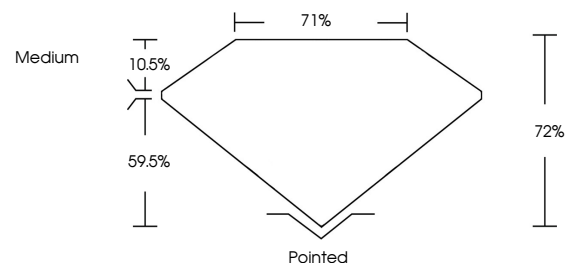

GRADING RESULTS

Carat Weight **1.99 CARAT**
Color Grade **E**
Clarity Grade **VS 1**

ADDITIONAL GRADING INFORMATION

Polish **EXCELLENT**
Symmetry **EXCELLENT**
Fluorescence **NONE**
Inscription(s) **IGI LG635422095**

Comments: This Laboratory Grown Diamond was created by Chemical Vapor Deposition (CVD) growth process.
Type IIa

PROPORTIONS

CLARITY CHARACTERISTICS

KEY TO SYMBOLS

Red symbols indicate internal characteristics.
Green symbols indicate external characteristics.