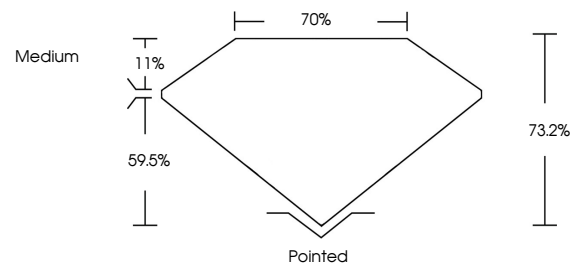

GRADING RESULTS

Carat Weight **2.93 CARATS**
Color Grade **G**
Clarity Grade **VS 2**

ADDITIONAL GRADING INFORMATION

Polish **EXCELLENT**
Symmetry **EXCELLENT**
Fluorescence **NONE**
Inscription(s) **IGI LG635422234**

Comments: This Laboratory Grown Diamond was created by Chemical Vapor Deposition (CVD) growth process.
Type IIa

PROPORTIONS

CLARITY CHARACTERISTICS

KEY TO SYMBOLS

Red symbols indicate internal characteristics.
Green symbols indicate external characteristics.