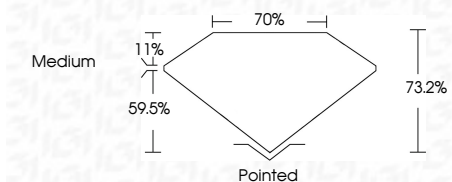

ELECTRONIC COPY

LG635422234
Report verification at igi.org

May 23, 2024
IGI Report Number **LG635422234**
Description **LABORATORY GROWN DIAMOND**
Shape and Cutting Style **PRINCESS CUT**
Measurements **7.74 X 7.72 X 5.65 MM**

GRADING RESULTS

Carat Weight **2.93 CARATS**
Color Grade **G**
Clarity Grade **VS 2**

ADDITIONAL GRADING INFORMATION

Polish **EXCELLENT**
Symmetry **EXCELLENT**
Fluorescence **NONE**
Inscription(s) **IGI LG635422234**
Comments: This Laboratory Grown Diamond was created by Chemical Vapor Deposition (CVD) growth process.
Type IIa

IGI

May 23, 2024
IGI Report No. LG635422234
PRINCESS CUT
7.74 X 7.72 X 5.65 MM
2.93 CARATS
Color Grade **G**
Clarity Grade **VS 2**
Depth **73.2%**
Table **70%**
Girdle **Medium**
Culet **Pointed**
Polish **EXCELLENT**
Symmetry **EXCELLENT**
Fluorescence **NONE**
Inscription(s) **IGI LG635422234**

GRADING RESULTS

Carat Weight **2.93 CARATS**
Color Grade **G**
Clarity Grade **VS 2**

ADDITIONAL GRADING INFORMATION

Polish **EXCELLENT**
Symmetry **EXCELLENT**
Fluorescence **NONE**
Inscription(s) **IGI LG635422234**