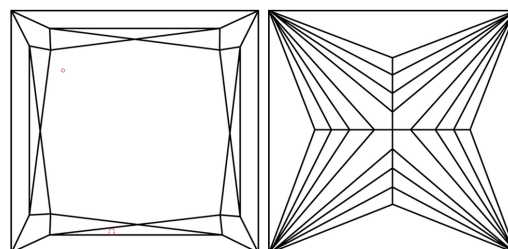

CLARITY CHARACTERISTICS

KEY TO SYMBOLS

Red symbols indicate internal characteristics.
Green symbols indicate external characteristics.