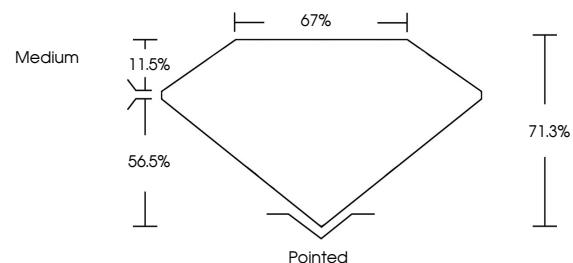

GRADING RESULTS

Carat Weight **2.54 CARATS**
Color Grade **G**
Clarity Grade **VS 1**

ADDITIONAL GRADING INFORMATION

Polish **EXCELLENT**
Symmetry **EXCELLENT**
Fluorescence **NONE**
Inscription(s) **IGI LG635422294**

Comments: This Laboratory Grown Diamond was created by Chemical Vapor Deposition (CVD) growth process.
Type IIa

PROPORTIONS

CLARITY CHARACTERISTICS

KEY TO SYMBOLS

Red symbols indicate internal characteristics.
Green symbols indicate external characteristics.