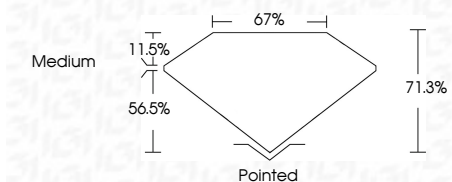

ELECTRONIC COPY

LG635422294
Report verification at igi.org

May 22, 2024
IGI Report Number **LG635422294**
Description **LABORATORY GROWN DIAMOND**
Shape and Cutting Style **PRINCESS CUT**
Measurements **7.55 X 7.31 X 5.21 MM**

GRADING RESULTS

Carat Weight **2.54 CARATS**
Color Grade **G**
Clarity Grade **VS 1**

ADDITIONAL GRADING INFORMATION

Polish **EXCELLENT**
Symmetry **EXCELLENT**
Fluorescence **NONE**
Inscription(s) **IGI LG635422294**
Comments: This Laboratory Grown Diamond was created by Chemical Vapor Deposition (CVD) growth process.
Type IIa

May 22, 2024
IGI Report No. LG635422294
PRINCESS CUT
7.55 X 7.31 X 5.21 MM
2.54 CARATS
Color Grade **G**
Clarity Grade **VS 1**
Depth **71.3%**
Table **67%**
Girdle **Medium**
Culet **Pointed**
Polish **EXCELLENT**
Symmetry **EXCELLENT**
Fluorescence **NONE**
Inscription(s) **IGI LG635422294**

GRADING RESULTS

Carat Weight **2.54 CARATS**
Color Grade **G**
Clarity Grade **VS 1**

ADDITIONAL GRADING INFORMATION

Polish **EXCELLENT**
Symmetry **EXCELLENT**
Fluorescence **NONE**
Inscription(s) **IGI LG635422294**