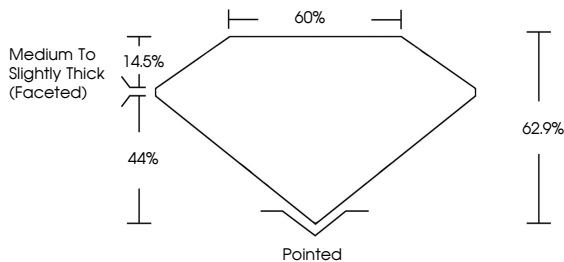

PROPORTIONS