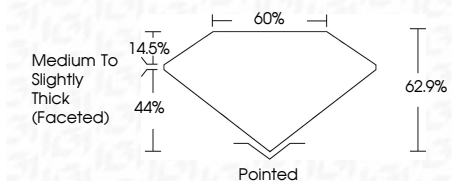

ELECTRONIC COPY

LG635422712
Report verification at igi.org

May 25, 2024
IGI Report Number **LG635422712**
Description **LABORATORY GROWN DIAMOND**
Shape and Cutting Style **OVAL BRILLIANT**
Measurements **10.37 X 6.90 X 4.34 MM**

GRADING RESULTS
Carat Weight **2.03 CARATS**
Color Grade **H**
Clarity Grade **VVS 2**

ADDITIONAL GRADING INFORMATION
Polish **EXCELLENT**
Symmetry **EXCELLENT**
Fluorescence **NONE**
Inscription(s) **IGI LG635422712**
Comments: This Laboratory Grown Diamond was created by Chemical Vapor Deposition (CVD) growth process. Type IIa

May 25, 2024
IGI Report No LG635422712
OVAL BRILLIANT
10.37 X 6.90 X 4.34 MM
Carat Weight **2.03 CARATS**
Color Grade **H**
Clarity Grade **VVS 2**
Depth **62.9%**
Table **60%**
Girdle **Medium to Slightly Thick (Faceted)**
Culet **Pointed**
Polish **EXCELLENT**
Symmetry **EXCELLENT**
Fluorescence **NONE**
Inscription(s) **IGI LG635422712**

GRADING RESULTS
Carat Weight **2.03 CARATS**
Color Grade **H**
Clarity Grade **VVS 2**

ADDITIONAL GRADING INFORMATION
Polish **EXCELLENT**
Symmetry **EXCELLENT**
Fluorescence **NONE**
Inscription(s) **IGI LG635422712**