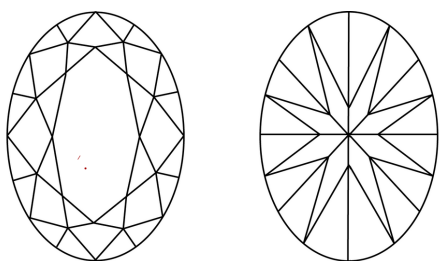

May 25, 2024
IGI Report No LG635422712
OVAL BRILLIANT
10.37 X 6.90 X 4.34 MM
Carat Weight **2.03 CARATS**
Color Grade **H**
Clarity Grade **VVS 2**
Depth **62.9%**
Table **60%**
Girdle **Medium to Slightly Thick (Faceted)**
Culet **Pointed**
Polish **EXCELLENT**
Symmetry **EXCELLENT**
Fluorescence **NONE**
Inscription(s) **IGI LG635422712**

Comments: This Laboratory Grown Diamond was created by Chemical Vapor Deposition (CVD) growth process. Type IIa

LABORATORY GROWN DIAMOND REPORT

May 25, 2024
IGI Report Number **LG635422712**
Description **LABORATORY GROWN DIAMOND**
Shape and Cutting Style **OVAL BRILLIANT**
Measurements **10.37 X 6.90 X 4.34 MM**

GRADING RESULTS
Carat Weight **2.03 CARATS**
Color Grade **H**
Clarity Grade **VVS 2**

ADDITIONAL GRADING INFORMATION
Polish **EXCELLENT**
Symmetry **EXCELLENT**
Fluorescence **NONE**
Inscription(s) **IGI LG635422712**

Comments: This Laboratory Grown Diamond was created by Chemical Vapor Deposition (CVD) growth process. Type IIa

PROPORTIONS

CLARITY CHARACTERISTICS

KEY TO SYMBOLS
Red symbols indicate internal characteristics.
Green symbols indicate external characteristics.