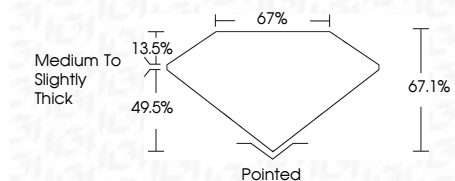

Measurements **8.17 X 5.75 X 3.86 MM**

GRADING RESULTS

Carat Weight **1.59 CARAT**
Color Grade **G**
Clarity Grade **VVS 2**

ADDITIONAL GRADING INFORMATION

Polish **EXCELLENT**
Symmetry **EXCELLENT**
Fluorescence **NONE**
Inscription(s) **IGI LG635424174**
Comments: This Laboratory Grown Diamond was created by Chemical Vapor Deposition (CVD) growth process. Type IIa

June 12, 2024
IGI Report No **LG635424174**
CUT CORNERED RECT. MODIFIED BRILLIANT
8.17 X 5.75 X 3.86 MM
Carat Weight **1.59 CARAT**
Color Grade **G**
Clarity Grade **VVS 2**
Depth **49.5%**
Table **13.5%**
Girdle **Medium to Slightly Thick**
Culet **Pointed**
Polish **EXCELLENT**
Symmetry **EXCELLENT**
Fluorescence **NONE**
Inscription(s) **IGI LG635424174**
Comments: This Laboratory Grown Diamond was created by Chemical Vapor Deposition (CVD) growth process. Type IIa

LABORATORY GROWN DIAMOND REPORT

June 12, 2024
IGI Report Number **LG635424174**
Description **LABORATORY GROWN DIAMOND**
Shape and Cutting Style **CUT CORNERED RECTANGULAR
MODIFIED BRILLIANT**
Measurements **8.17 X 5.75 X 3.86 MM**

GRADING RESULTS

Carat Weight **1.59 CARAT**
Color Grade **G**
Clarity Grade **VVS 2**

ADDITIONAL GRADING INFORMATION

Polish **EXCELLENT**
Symmetry **EXCELLENT**
Fluorescence **NONE**
Inscription(s) **IGI LG635424174**