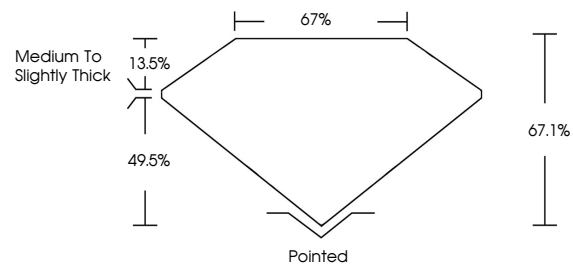

Measurements **8.17 X 5.75 X 3.86 MM**

GRADING RESULTS

Carat Weight **1.59 CARAT**
Color Grade **G**
Clarity Grade **VVS 2**

ADDITIONAL GRADING INFORMATION

Polish **EXCELLENT**
Symmetry **EXCELLENT**
Fluorescence **NONE**
Inscription(s) **IGI LG635424174**
Comments: This Laboratory Grown Diamond was created by Chemical Vapor Deposition (CVD) growth process. Type IIa

June 12, 2024
IGI Report No **LG635424174**
CUT CORNERED RECT. MODIFIED BRILLIANT
8.17 X 5.75 X 3.86 MM
Carat Weight **1.59 CARAT**
Color Grade **G**
Clarity Grade **VVS 2**
Depth **49.5%**
Table **13.5%**
Girdle **Medium to Slightly Thick**
Culet **Pointed**
Polish **EXCELLENT**
Symmetry **EXCELLENT**
Fluorescence **NONE**
Inscription(s) **IGI LG635424174**
Comments: This Laboratory Grown Diamond was created by Chemical Vapor Deposition (CVD) growth process. Type IIa

GRADING RESULTS

Carat Weight **1.59 CARAT**
Color Grade **G**
Clarity Grade **VVS 2**

ADDITIONAL GRADING INFORMATION

Polish **EXCELLENT**
Symmetry **EXCELLENT**
Fluorescence **NONE**
Inscription(s) **IGI LG635424174**

Comments: This Laboratory Grown Diamond was created by Chemical Vapor Deposition (CVD) growth process. Type IIa

PROPORTIONS

Sample Image Used

CLARITY CHARACTERISTICS

KEY TO SYMBOLS

Red symbols indicate internal characteristics.
Green symbols indicate external characteristics.