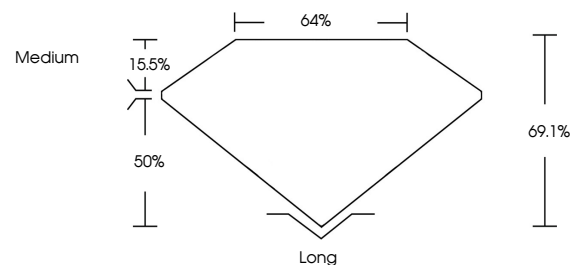

ELECTRONIC COPY

LG635424690
Report verification at igi.org

May 25, 2024
IGI Report Number **LG635424690**
Description **LABORATORY GROWN DIAMOND**
Shape and Cutting Style **EMERALD CUT**
Measurements **8.62 X 5.92 X 4.09 MM**

May 25, 2024
IGI Report No. LG635424690
EMERALD CUT
8.62 X 5.92 X 4.09 MM
Carat Weight **2.07 CARATS**
Color Grade **E**
Clarity Grade **VS 2**
Depth **50.1%**
Table **64%**
Girdle **Medium**
Culet **Long**
Polish **EXCELLENT**
Symmetry **EXCELLENT**
Fluorescence **NONE**
Inscription(s) **IGI LG635424690**
Comments: This Laboratory Grown Diamond was created by Chemical Vapor Deposition (CVD) growth process.
Type IIa

LABORATORY GROWN DIAMOND REPORT

May 25, 2024
IGI Report Number **LG635424690**
Description **LABORATORY GROWN DIAMOND**
Shape and Cutting Style **EMERALD CUT**
Measurements **8.62 X 5.92 X 4.09 MM**

GRADING RESULTS
Carat Weight **2.07 CARATS**
Color Grade **E**
Clarity Grade **VS 2**

PROPORTIONS

Sample Image Used

CLARITY CHARACTERISTICS

KEY TO SYMBOLS

Red symbols indicate internal characteristics.
Green symbols indicate external characteristics.

COLOR

D E F G H I J Faint Very Light Light