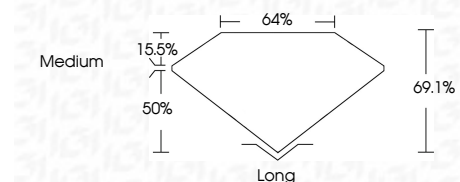

ELECTRONIC COPY

LG635424690
Report verification at igi.org

May 25, 2024
IGI Report Number **LG635424690**
Description **LABORATORY GROWN DIAMOND**
Shape and Cutting Style **EMERALD CUT**
Measurements **8.62 X 5.92 X 4.09 MM**

GRADING RESULTS
Carat Weight **2.07 CARATS**
Color Grade **E**
Clarity Grade **VS 2**

ADDITIONAL GRADING INFORMATION
Polish **EXCELLENT**
Symmetry **EXCELLENT**
Fluorescence **NONE**
Inscription(s) **IGI LG635424690**
Comments: This Laboratory Grown Diamond was created by Chemical Vapor Deposition (CVD) growth process.
Type IIa

May 25, 2024
IGI Report No. LG635424690
EMERALD CUT
8.62 X 5.92 X 4.09 MM
Carat Weight **2.07 CARATS**
Color Grade **E**
Clarity Grade **VS 2**
Depth **50.1%**
Table **64%**
Girdle **Medium**
Culet **Long**
Polish **EXCELLENT**
Symmetry **EXCELLENT**
Fluorescence **NONE**
Inscription(s) **IGI LG635424690**
Comments: This Laboratory Grown Diamond was created by Chemical Vapor Deposition (CVD) growth process.
Type IIa

LABORATORY GROWN DIAMOND REPORT

May 25, 2024
IGI Report Number **LG635424690**
Description **LABORATORY GROWN DIAMOND**
Shape and Cutting Style **EMERALD CUT**
Measurements **8.62 X 5.92 X 4.09 MM**

GRADING RESULTS
Carat Weight **2.07 CARATS**
Color Grade **E**
Clarity Grade **VS 2**