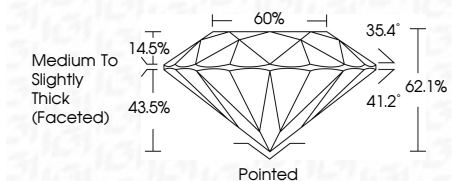

ELECTRONIC COPY

LG635426451
Report verification at igi.org

May 28, 2024
IGI Report Number **LG635426451**
Description **LABORATORY GROWN DIAMOND**
Shape and Cutting Style **ROUND BRILLIANT**
Measurements **7.17 - 7.21 X 4.46 MM**

GRADING RESULTS
Carat Weight **1.44 CARAT**
Color Grade **E**
Clarity Grade **VS 1**
Cut Grade **IDEAL**

ADDITIONAL GRADING INFORMATION
Polish **EXCELLENT**
Symmetry **EXCELLENT**
Fluorescence **NONE**
Inscription(s) **IGI LG635426451**
Comments: This Laboratory Grown Diamond was created by Chemical Vapor Deposition (CVD) growth process. Type IIa

May 28, 2024
IGI Report No. LG635426451
ROUND BRILLIANT
1.44 CARAT
Color Grade **E**
Clarity Grade **VS 1**
Cut Grade **IDEAL**
Depth **62.1%**
Table **60%**
Crown Height **14.5%**
Crown Angle **35.4°**
Pavilion Angle **41.2°**
Total Depth **62.1%**
Crown **Medium To Slightly Thick (Faceted)**
Bottom **Pointed**
Polish **EXCELLENT**
Symmetry **EXCELLENT**
Fluorescence **NONE**
Inscription(s) **IGI LG635426451**
Comments: This Laboratory Grown Diamond was created by Chemical Vapor Deposition (CVD) growth process. Type IIa

May 28, 2024
IGI Report Number **LG635426451**
Description **LABORATORY GROWN DIAMOND**
Shape and Cutting Style **ROUND BRILLIANT**
Measurements **7.17 - 7.21 X 4.46 MM**

GRADING RESULTS
Carat Weight **1.44 CARAT**
Color Grade **E**
Clarity Grade **VS 1**
Cut Grade **IDEAL**