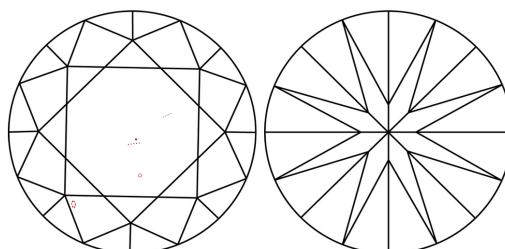

May 28, 2024
IGI Report Number **LG635426451**
Description **LABORATORY GROWN DIAMOND**
Shape and Cutting Style **ROUND BRILLIANT**
Measurements **7.17 - 7.21 X 4.46 MM**

GRADING RESULTS
Carat Weight **1.44 CARAT**
Color Grade **E**
Clarity Grade **VS 1**
Cut Grade **IDEAL**

PROPORTIONS

CLARITY CHARACTERISTICS

KEY TO SYMBOLS

Red symbols indicate internal characteristics.
Green symbols indicate external characteristics.

Sample Image Used

COLOR

D E F G H I J Faint Very Light Light