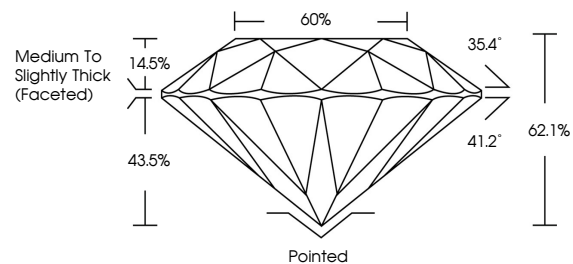

PROPORTIONS