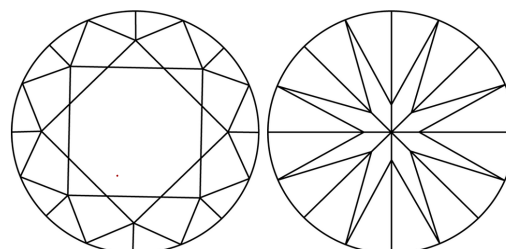

CLARITY CHARACTERISTICS

KEY TO SYMBOLS

Red symbols indicate internal characteristics.
Green symbols indicate external characteristics.