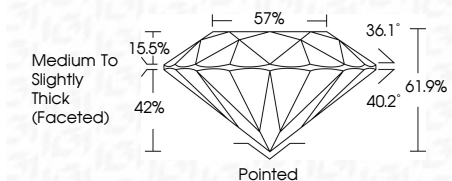

ELECTRONIC COPY

LG635426461
Report verification at igi.org

May 28, 2024
IGI Report Number **LG635426461**
Description **LABORATORY GROWN DIAMOND**
Shape and Cutting Style **ROUND BRILLIANT**
Measurements **6.61 - 6.65 X 4.11 MM**

GRADING RESULTS
Carat Weight **1.12 CARAT**
Color Grade **D**
Clarity Grade **VVS 2**
Cut Grade **IDEAL**

ADDITIONAL GRADING INFORMATION
Polish **EXCELLENT**
Symmetry **EXCELLENT**
Fluorescence **NONE**
Inscription(s) **IGI LG635426461**
Comments: This Laboratory Grown Diamond was created by Chemical Vapor Deposition (CVD) growth process. Type IIa

May 28, 2024
IGI Report No LG635426461
ROUND BRILLIANT
6.61 - 6.65 X 4.11 MM
Carat Weight **1.12 CARAT**
Color Grade **D**
Clarity Grade **VVS 2**
Cut Grade **IDEAL**
Depth **61.9%**
Table **57%**
Girdle **Medium To Slightly Thick (Faceted)**
Culet **Pointed**
Polish **EXCELLENT**
Symmetry **EXCELLENT**
Fluorescence **NONE**
Inscription(s) **IGI LG635426461**
Comments: This Laboratory Grown Diamond was created by Chemical Vapor Deposition (CVD) growth process. Type IIa

LABORATORY GROWN DIAMOND REPORT

May 28, 2024
IGI Report Number **LG635426461**
Description **LABORATORY GROWN DIAMOND**
Shape and Cutting Style **ROUND BRILLIANT**
Measurements **6.61 - 6.65 X 4.11 MM**