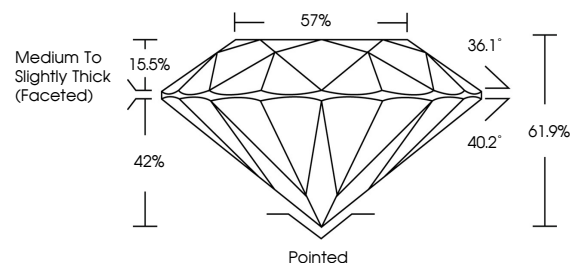

PROPORTIONS