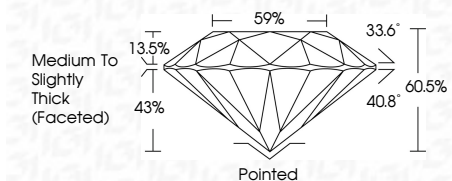

ELECTRONIC COPY

LG635427331
Report verification at igi.org

May 27, 2024
IGI Report Number **LG635427331**
Description **LABORATORY GROWN DIAMOND**
Shape and Cutting Style **ROUND BRILLIANT**
Measurements **8.18 - 8.22 X 4.96 MM**

GRADING RESULTS
Carat Weight **2.07 CARATS**
Color Grade **F**
Clarity Grade **VVS 2**
Cut Grade **IDEAL**

ADDITIONAL GRADING INFORMATION
Polish **EXCELLENT**
Symmetry **EXCELLENT**
Fluorescence **NONE**
Inscription(s) **IGI LG635427331**
Comments: This Laboratory Grown Diamond was created by Chemical Vapor Deposition (CVD) growth process. Type IIa

May 27, 2024
IGI Report No. LG635427331
ROUND BRILLIANT
8.18 - 8.22 X 4.96 MM
Carat Weight **2.07 CARATS**
Color Grade **F**
Clarity Grade **VVS 2**
Cut Grade **IDEAL**
Depth **60.5%**
Table **59%**
Girdle **Medium To Slightly Thick (Faceted)**
Culet **Pointed**
Polish **EXCELLENT**
Symmetry **EXCELLENT**
Fluorescence **NONE**
Inscription(s) **IGI LG635427331**
Comments: This Laboratory Grown Diamond was created by Chemical Vapor Deposition (CVD) growth process. Type IIa

GRADING RESULTS
Carat Weight **2.07 CARATS**
Color Grade **F**
Clarity Grade **VVS 2**
Cut Grade **IDEAL**

ADDITIONAL GRADING INFORMATION
Polish **EXCELLENT**
Symmetry **EXCELLENT**
Fluorescence **NONE**
Inscription(s) **IGI LG635427331**