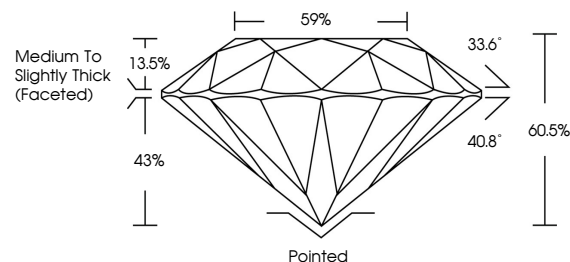

PROPORTIONS