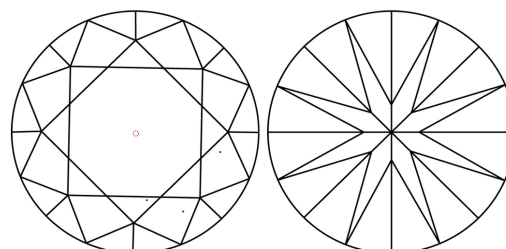

CLARITY CHARACTERISTICS

KEY TO SYMBOLS

Red symbols indicate internal characteristics.
Green symbols indicate external characteristics.