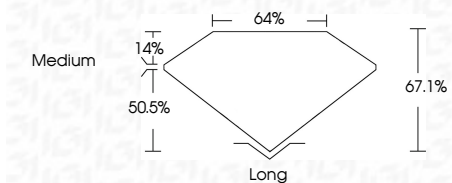

ELECTRONIC COPY

LG635427353
Report verification at igi.org

May 25, 2024
IGI Report Number **LG635427353**
Description **LABORATORY GROWN DIAMOND**
Shape and Cutting Style **EMERALD CUT**
Measurements **8.62 X 6.24 X 4.19 MM**

GRADING RESULTS

Carat Weight **2.20 CARATS**
Color Grade **G**
Clarity Grade **VS 1**

ADDITIONAL GRADING INFORMATION

Polish **EXCELLENT**
Symmetry **EXCELLENT**
Fluorescence **NONE**
Inscription(s) **IGI LG635427353**
Comments: This Laboratory Grown Diamond was created by Chemical Vapor Deposition (CVD) growth process.
Type IIa

IGI

May 25, 2024
IGI Report No. LG635427353
EMERALD CUT
8.62 X 6.24 X 4.19 MM
2.20 CARATS
Color Grade **G**
Clarity Grade **VS 1**
Depth **67.1%**
Table **14%**
Girdle **4/6%**
Medium
Long
Polish **EXCELLENT**
Symmetry **EXCELLENT**
Fluorescence **NONE**
Inscription(s) **IGI LG635427353**

GRADING RESULTS

Carat Weight **2.20 CARATS**
Color Grade **G**
Clarity Grade **VS 1**

ADDITIONAL GRADING INFORMATION

Polish **EXCELLENT**
Symmetry **EXCELLENT**
Fluorescence **NONE**
Inscription(s) **IGI LG635427353**