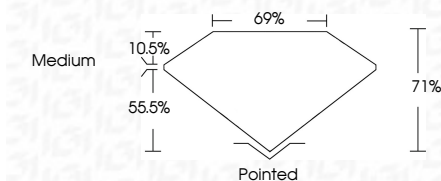

ELECTRONIC COPY

LG635453819
Report verification at igi.org

May 16, 2024
IGI Report Number **LG635453819**
Description **LABORATORY GROWN DIAMOND**
Shape and Cutting Style **PRINCESS CUT**
Measurements **5.70 X 5.68 X 4.03 MM**

GRADING RESULTS

Carat Weight **1.15 CARAT**
Color Grade **F**
Clarity Grade **VVS 2**

ADDITIONAL GRADING INFORMATION

Polish **EXCELLENT**
Symmetry **EXCELLENT**
Fluorescence **NONE**

Inscription(s) **IGI LG635453819**

Comments: This Laboratory Grown Diamond was created by Chemical Vapor Deposition (CVD) growth process and may include post-growth treatment. Type IIa

IGI

May 16, 2024
IGI Report No. LG635453819
PRINCESS CUT
5.70 X 5.68 X 4.03 MM
1.15 CARAT
Color Grade **F**
Clarity Grade **VVS 2**
Depth **71%**
Table **69%**
Girdle **Medium**
Culet **Pointed**
Polish **EXCELLENT**
Symmetry **EXCELLENT**
Fluorescence **NONE**
Inscription(s) **IGI LG635453819**