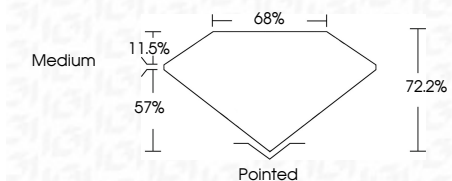

ELECTRONIC COPY

LG635454863
Report verification at igi.org

May 16, 2024
IGI Report Number **LG635454863**
Description **LABORATORY GROWN DIAMOND**
Shape and Cutting Style **PRINCESS CUT**
Measurements **7.04 X 6.99 X 5.05 MM**

GRADING RESULTS

Carat Weight **2.13 CARATS**
Color Grade **F**
Clarity Grade **VS 1**

ADDITIONAL GRADING INFORMATION

Polish **EXCELLENT**
Symmetry **EXCELLENT**
Fluorescence **NONE**

Inscription(s) **IGI LG635454863**

Comments: This Laboratory Grown Diamond was created by Chemical Vapor Deposition (CVD) growth process and may include post-growth treatment. Type IIa

IGI

May 16, 2024
IGI Report No. LG635454863
PRINCESS CUT
7.04 X 6.99 X 5.05 MM
2.13 CARATS
Color Grade **F**
Clarity Grade **VS 1**
Depth **72.2%**
Table **11.5%**
Girdle **Medium**
Culet **Pointed**
Polish **EXCELLENT**
Symmetry **EXCELLENT**
Fluorescence **NONE**
Inscription(s) **IGI LG635454863**