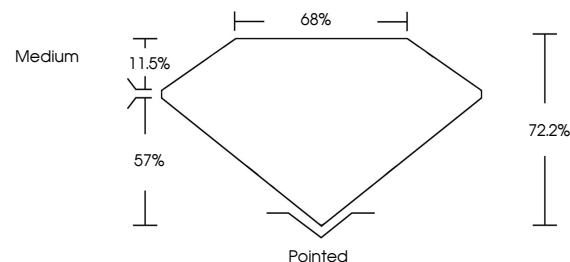

GRADING RESULTS

Carat Weight **2.13 CARATS**
Color Grade **F**
Clarity Grade **VS 1**

ADDITIONAL GRADING INFORMATION

Polish **EXCELLENT**
Symmetry **EXCELLENT**
Fluorescence **NONE**

Inscription(s) **IGI LG635454863**

Comments: This Laboratory Grown Diamond was created by Chemical Vapor Deposition (CVD) growth process and may include post-growth treatment. Type IIa

PROPORTIONS

CLARITY CHARACTERISTICS

KEY TO SYMBOLS

Red symbols indicate internal characteristics.
Green symbols indicate external characteristics.