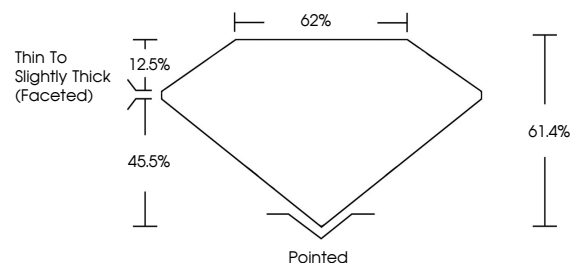

PROPORTIONS