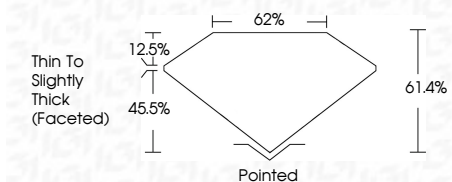

ELECTRONIC COPY

LG635455136
Report verification at igi.org

May 17, 2024
IGI Report Number **LG635455136**
Description **LABORATORY GROWN DIAMOND**
Shape and Cutting Style **PEAR BRILLIANT**
Measurements **9.21 X 5.62 X 3.45 MM**

GRADING RESULTS

Carat Weight **1.01 CARAT**
Color Grade **D**
Clarity Grade **VS 1**

ADDITIONAL GRADING INFORMATION

Polish **EXCELLENT**
Symmetry **EXCELLENT**
Fluorescence **NONE**
Inscription(s) **IGI LG635455136**

Comments: This Laboratory Grown Diamond was created by Chemical Vapor Deposition (CVD) growth process and may include post-growth treatment. Type IIa

IGI

May 17, 2024
IGI Report No. LG635455136
PEAR BRILLIANT
9.21 X 5.62 X 3.45 MM
Carat Weight **1.01 CARAT**
Color Grade **D**
Clarity Grade **VS 1**
Depth **61.4%**
Table **62%**
Girdle **Thin To Slightly Thick (Faceted)**
Culet **Pointed**
Polish **EXCELLENT**
Symmetry **EXCELLENT**
Fluorescence **NONE**
Inscription(s) **IGI LG635455136**

Comments: This Laboratory Grown Diamond was created by Chemical Vapor Deposition (CVD) growth process and may include post-growth treatment. Type IIa

May 17, 2024
IGI Report Number **LG635455136**
Description **LABORATORY GROWN DIAMOND**
Shape and Cutting Style **PEAR BRILLIANT**
Measurements **9.21 X 5.62 X 3.45 MM**