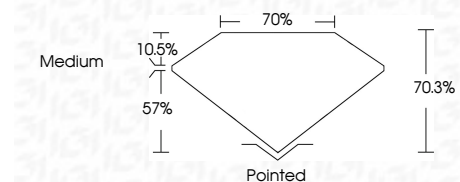

ELECTRONIC COPY

LG635463498
Report verification at igi.org

May 21, 2024
IGI Report Number **LG635463498**
Description **LABORATORY GROWN DIAMOND**
Shape and Cutting Style **PRINCESS CUT**
Measurements **7.38 X 7.38 X 5.19 MM**

GRADING RESULTS

Carat Weight **2.40 CARATS**
Color Grade **G**
Clarity Grade **VS 1**

ADDITIONAL GRADING INFORMATION

Polish **EXCELLENT**
Symmetry **EXCELLENT**
Fluorescence **NONE**
Inscription(s) **IGI LG635463498**
Comments: This Laboratory Grown Diamond was created by Chemical Vapor Deposition (CVD) growth process and may include post-growth treatment. Type IIa

IGI

May 21, 2024
IGI Report No. LG635463498
PRINCESS CUT
7.38 X 7.38 X 5.19 MM
Carat Weight **2.40 CARATS**
Color Grade **G**
Clarity Grade **VS 1**
Depth **70.3%**
Table **57%**
Girdle **Medium**
Culet **Pointed**
Polish **EXCELLENT**
Symmetry **EXCELLENT**
Fluorescence **NONE**
Inscription(s) **IGI LG635463498**

GRADING RESULTS

Carat Weight **2.40 CARATS**
Color Grade **G**
Clarity Grade **VS 1**

ADDITIONAL GRADING INFORMATION

Polish **EXCELLENT**
Symmetry **EXCELLENT**
Fluorescence **NONE**
Inscription(s) **IGI LG635463498**