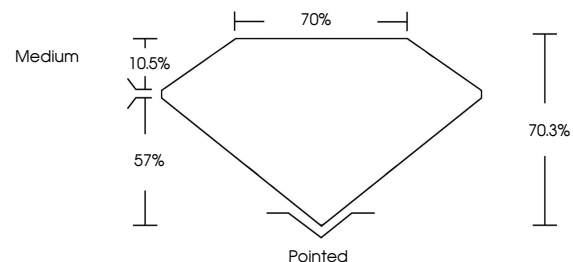

PROPORTIONS