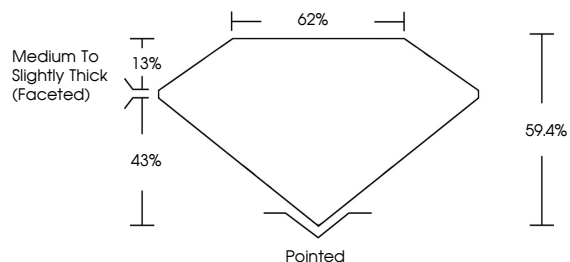

PROPORTIONS