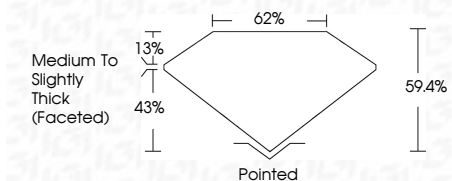

ELECTRONIC COPY

LG635463584
Report verification at igi.org

May 22, 2024
IGI Report Number **LG635463584**
Description **LABORATORY GROWN DIAMOND**
Shape and Cutting Style **OVAL BRILLIANT**
Measurements **12.51 X 9.11 X 5.41 MM**

GRADING RESULTS
Carat Weight **3.77 CARATS**
Color Grade **G**
Clarity Grade **VS 1**

ADDITIONAL GRADING INFORMATION
Polish **EXCELLENT**
Symmetry **EXCELLENT**
Fluorescence **NONE**
Inscription(s) **IGI LG635463584**
Comments: This Laboratory Grown Diamond was created by Chemical Vapor Deposition (CVD) growth process and may include post-growth treatment. Type IIa

May 22, 2024
IGI Report No LG635463584
OVAL BRILLIANT
12.51 X 9.11 X 5.41 MM
3.77 CARATS
Color Grade **G**
Clarity Grade **VS 1**
Depth **59.4%**
Table **62%**
Medium to Slightly Thick (Faceted)
Culet **Pointed**
Polish **EXCELLENT**
Symmetry **EXCELLENT**
Fluorescence **NONE**
Inscription(s) **IGI LG635463584**
Comments: This Laboratory Grown Diamond was created by Chemical Vapor Deposition (CVD) growth process and may include post-growth treatment. Type IIa

GRADING RESULTS
Carat Weight **3.77 CARATS**
Color Grade **G**
Clarity Grade **VS 1**

ADDITIONAL GRADING INFORMATION
Polish **EXCELLENT**
Symmetry **EXCELLENT**
Fluorescence **NONE**
Inscription(s) **IGI LG635463584**