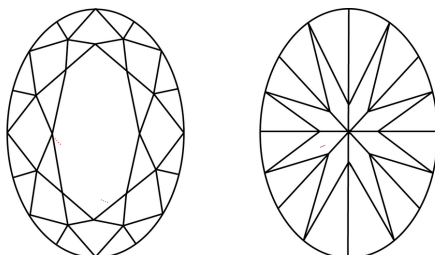

CLARITY CHARACTERISTICS

KEY TO SYMBOLS

Red symbols indicate internal characteristics.
Green symbols indicate external characteristics.