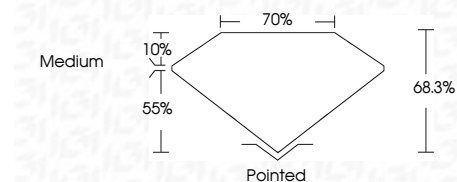

ELECTRONIC COPY

LG635464443
Report verification at igi.org

May 17, 2024
IGI Report Number **LG635464443**
Description **LABORATORY GROWN DIAMOND**
Shape and Cutting Style **PRINCESS CUT**
Measurements **7.77 X 7.67 X 5.24 MM**

GRADING RESULTS
Carat Weight **2.72 CARATS**
Color Grade **H**
Clarity Grade **VS 1**

ADDITIONAL GRADING INFORMATION
Polish **EXCELLENT**
Symmetry **EXCELLENT**
Fluorescence **NONE**
Inscription(s) **IGI LG635464443**
Comments: This Laboratory Grown Diamond was created by Chemical Vapor Deposition (CVD) growth process and may include post-growth treatment. Type IIa

May 17, 2024
IGI Report No. **LG635464443**
PRINCESS CUT
7.77 X 7.67 X 5.24 MM
Carat Weight **2.72 CARATS**
Color Grade **H**
Clarity Grade **VS 1**
Depth **55%**
Table **10%**
Girdle **Medium**
Culet **Pointed**
Polish **EXCELLENT**
Symmetry **EXCELLENT**
Fluorescence **NONE**
Inscription(s) **IGI LG635464443**
Comments: This Laboratory Grown Diamond was created by Chemical Vapor Deposition (CVD) growth process and may include post-growth treatment. Type IIa

LABORATORY GROWN DIAMOND REPORT

May 17, 2024
IGI Report Number **LG635464443**
Description **LABORATORY GROWN DIAMOND**
Shape and Cutting Style **PRINCESS CUT**
Measurements **7.77 X 7.67 X 5.24 MM**

GRADING RESULTS
Carat Weight **2.72 CARATS**
Color Grade **H**
Clarity Grade **VS 1**