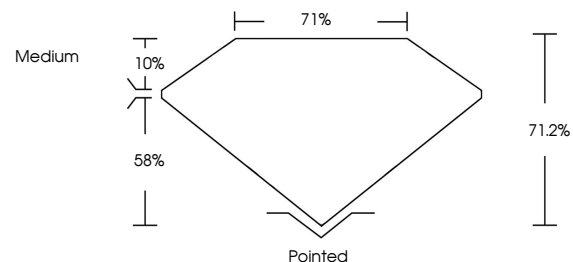

PROPORTIONS