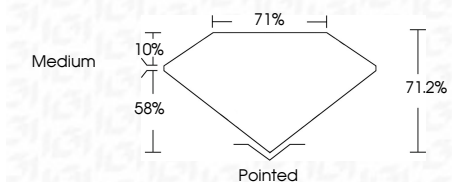

ELECTRONIC COPY

LG635464466
Report verification at igi.org

May 17, 2024
IGI Report Number **LG635464466**
Description **LABORATORY GROWN DIAMOND**
Shape and Cutting Style **PRINCESS CUT**
Measurements **7.17 X 6.99 X 4.98 MM**

GRADING RESULTS

Carat Weight **2.13 CARATS**
Color Grade **F**
Clarity Grade **VS 1**

ADDITIONAL GRADING INFORMATION

Polish **EXCELLENT**
Symmetry **EXCELLENT**
Fluorescence **NONE**
Inscription(s) **IGI LG635464466**

Comments: This Laboratory Grown Diamond was created by Chemical Vapor Deposition (CVD) growth process and may include post-growth treatment. Type IIa

IGI

May 17, 2024
IGI Report No. **LG635464466**
PRINCESS CUT
2.13 CARATS
Carat Weight **F**
Color Grade **VS 1**
Clarity Grade **71.2%**
Depth **71%**
Table **Medium**
Girdle **Pointed**
Culet **EXCELLENT**
Polish **EXCELLENT**
Symmetry **EXCELLENT**
Fluorescence **NONE**
Inscription(s) **IGI LG635464466**