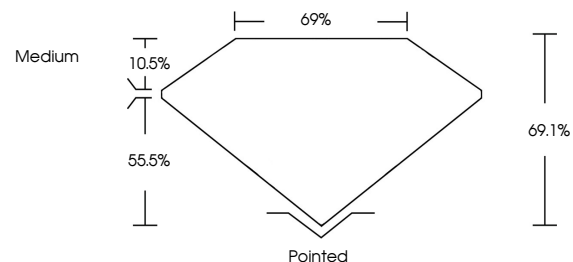

GRADING RESULTS
Carat Weight **2.79 CARATS**
Color Grade **F**
Clarity Grade **VVS 2**

ADDITIONAL GRADING INFORMATION
Polish **EXCELLENT**
Symmetry **EXCELLENT**
Fluorescence **NONE**
Inscription(s) **IGI LG635464575**
Comments: This Laboratory Grown Diamond was created by Chemical Vapor Deposition (CVD) growth process and may include post-growth treatment. Type IIa

May 17, 2024
IGI Report No. **LG635464575**
PRINCESS CUT
7.89 X 7.66 X 5.29 MM
Carat Weight **2.79 CARATS**
Color Grade **F**
Clarity Grade **VVS 2**
Depth **69.1%**
Table **55.5%**
Girdle **Medium**
Culet **Pointed**
Polish **EXCELLENT**
Symmetry **EXCELLENT**
Fluorescence **NONE**
Inscription(s) **IGI LG635464575**
Comments: This Laboratory Grown Diamond was created by Chemical Vapor Deposition (CVD) growth process and may include post-growth treatment. Type IIa

LABORATORY GROWN DIAMOND REPORT

May 17, 2024
IGI Report Number **LG635464575**
Description **LABORATORY GROWN DIAMOND**
Shape and Cutting Style **PRINCESS CUT**
Measurements **7.89 X 7.66 X 5.29 MM**

GRADING RESULTS
Carat Weight **2.79 CARATS**
Color Grade **F**
Clarity Grade **VVS 2**

PROPORTIONS

CLARITY CHARACTERISTICS

KEY TO SYMBOLS

Red symbols indicate internal characteristics.
Green symbols indicate external characteristics.

Sample Image Used

COLOR

D E F G H I J Faint Very Light Light