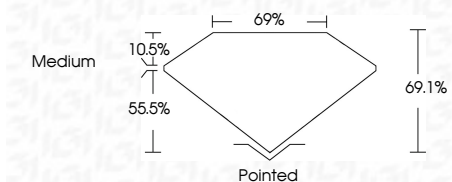

ELECTRONIC COPY

LG635464575
Report verification at igi.org

May 17, 2024
IGI Report Number **LG635464575**
Description **LABORATORY GROWN DIAMOND**
Shape and Cutting Style **PRINCESS CUT**
Measurements **7.89 X 7.66 X 5.29 MM**

GRADING RESULTS
Carat Weight **2.79 CARATS**
Color Grade **F**
Clarity Grade **VVS 2**

ADDITIONAL GRADING INFORMATION
Polish **EXCELLENT**
Symmetry **EXCELLENT**
Fluorescence **NONE**
Inscription(s) **IGI LG635464575**
Comments: This Laboratory Grown Diamond was created by Chemical Vapor Deposition (CVD) growth process and may include post-growth treatment. Type IIa

May 17, 2024
IGI Report No. **LG635464575**
PRINCESS CUT
7.89 X 7.66 X 5.29 MM
Carat Weight **2.79 CARATS**
Color Grade **F**
Clarity Grade **VVS 2**
Depth **69.1%**
Table **55.5%**
Girdle **Medium**
Culet **Pointed**
Polish **EXCELLENT**
Symmetry **EXCELLENT**
Fluorescence **NONE**
Inscription(s) **IGI LG635464575**
Comments: This Laboratory Grown Diamond was created by Chemical Vapor Deposition (CVD) growth process and may include post-growth treatment. Type IIa

LABORATORY GROWN DIAMOND REPORT

May 17, 2024
IGI Report Number **LG635464575**
Description **LABORATORY GROWN DIAMOND**
Shape and Cutting Style **PRINCESS CUT**
Measurements **7.89 X 7.66 X 5.29 MM**

GRADING RESULTS
Carat Weight **2.79 CARATS**
Color Grade **F**
Clarity Grade **VVS 2**