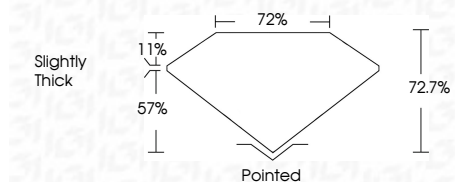

ELECTRONIC COPY

LG635464811
Report verification at igi.org

May 16, 2024
IGI Report Number **LG635464811**
Description **LABORATORY GROWN DIAMOND**
Shape and Cutting Style **PRINCESS CUT**
Measurements **7.08 X 6.89 X 5.01 MM**

GRADING RESULTS

Carat Weight **2.18 CARATS**
Color Grade **F**
Clarity Grade **VS 2**

ADDITIONAL GRADING INFORMATION

Polish **EXCELLENT**
Symmetry **EXCELLENT**
Fluorescence **NONE**
Inscription(s) **IGI LG635464811**
Comments: This Laboratory Grown Diamond was created by Chemical Vapor Deposition (CVD) growth process and may include post-growth treatment. Type IIa

IGI

May 16, 2024
IGI Report No. LG635464811
PRINCESS CUT
7.08 X 6.89 X 5.01 MM
2.18 CARATS
Color Grade **F**
Clarity Grade **VS 2**
Depth **57%**
Table **11%**
Girdle **Slightly Thick**
Culet **Pointed**
Polish **EXCELLENT**
Symmetry **EXCELLENT**
Fluorescence **NONE**
Inscription(s) **IGI LG635464811**

GRADING RESULTS

Carat Weight **2.18 CARATS**
Color Grade **F**
Clarity Grade **VS 2**

ADDITIONAL GRADING INFORMATION

Polish **EXCELLENT**
Symmetry **EXCELLENT**
Fluorescence **NONE**
Inscription(s) **IGI LG635464811**