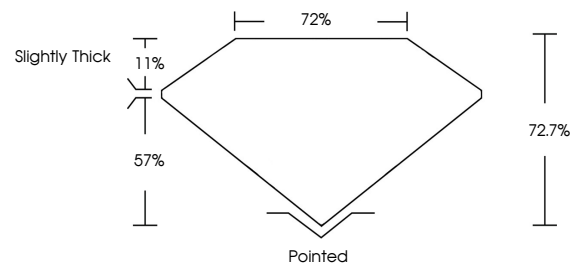

PROPORTIONS