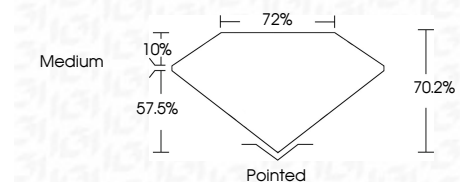

ELECTRONIC COPY

LG635464813
Report verification at igi.org

May 16, 2024
IGI Report Number **LG635464813**
Description **LABORATORY GROWN DIAMOND**
Shape and Cutting Style **PRINCESS CUT**
Measurements **6.93 X 6.89 X 4.84 MM**

GRADING RESULTS
Carat Weight **1.99 CARAT**
Color Grade **F**
Clarity Grade **VS 2**

ADDITIONAL GRADING INFORMATION
Polish **EXCELLENT**
Symmetry **EXCELLENT**
Fluorescence **NONE**
Inscription(s) **IGI LG635464813**
Comments: This Laboratory Grown Diamond was created by Chemical Vapor Deposition (CVD) growth process and may include post-growth treatment. Type IIa

May 16, 2024
IGI Report No. LG635464813
PRINCESS CUT
6.93 X 6.89 X 4.84 MM
1.99 CARAT
Color Grade **F**
Clarity Grade **VS 2**
Depth **70.2%**
Table **72%**
Girdle **Medium**
Culet **Pointed**
Polish **EXCELLENT**
Symmetry **EXCELLENT**
Fluorescence **NONE**
Inscription(s) **IGI LG635464813**
Comments: This Laboratory Grown Diamond was created by Chemical Vapor Deposition (CVD) growth process and may include post-growth treatment. Type IIa

LABORATORY GROWN DIAMOND REPORT

May 16, 2024
IGI Report Number **LG635464813**
Description **LABORATORY GROWN DIAMOND**
Shape and Cutting Style **PRINCESS CUT**
Measurements **6.93 X 6.89 X 4.84 MM**

GRADING RESULTS
Carat Weight **1.99 CARAT**
Color Grade **F**
Clarity Grade **VS 2**