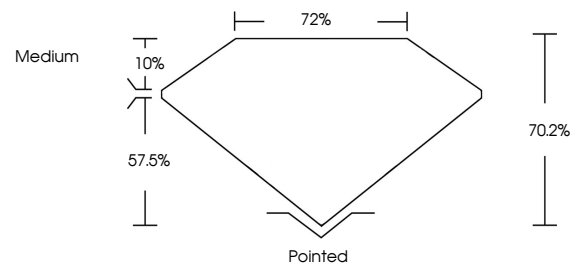

May 16, 2024
IGI Report No. LG635464813
PRINCESS CUT
6.93 X 6.89 X 4.84 MM
1.99 CARAT
Color Grade **F**
Clarity Grade **VS 2**
Depth **70.2%**
Table **72%**
Girdle **Medium**
Culet **Pointed**
Polish **EXCELLENT**
Symmetry **EXCELLENT**
Fluorescence **NONE**
Inscription(s) **IGI LG635464813**
Comments: This Laboratory Grown Diamond was created by Chemical Vapor Deposition (CVD) growth process and may include post-growth treatment. Type IIa

LABORATORY GROWN DIAMOND REPORT

May 16, 2024
IGI Report Number **LG635464813**
Description **LABORATORY GROWN DIAMOND**
Shape and Cutting Style **PRINCESS CUT**
Measurements **6.93 X 6.89 X 4.84 MM**

GRADING RESULTS
Carat Weight **1.99 CARAT**
Color Grade **F**
Clarity Grade **VS 2**

PROPORTIONS

CLARITY CHARACTERISTICS

KEY TO SYMBOLS

Red symbols indicate internal characteristics.
Green symbols indicate external characteristics.

Sample Image Used

COLOR

D E F G H I J Faint Very Light Light