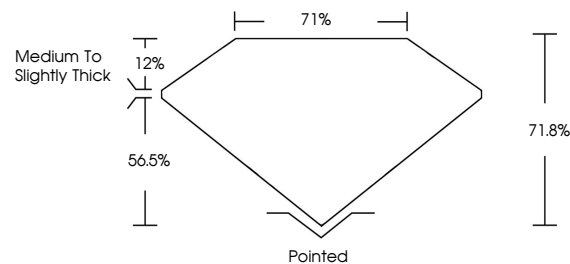

IGI

May 24, 2024
IGI Report No. **LG635465468**
PRINCESS CUT
2.71 CARATS
Carat Weight
Color Grade **FANCY VIVID BLUE**
Clarity Grade **VS 2**
Depth **71.0%**
Table **71%**
Girdle **Medium to Slightly Thick**
Culet **Pointed**
Polish **EXCELLENT**
Symmetry **EXCELLENT**
Fluorescence **NONE**
Inscription(s) **IGI LG635465468**

GRADING RESULTS

Carat Weight **2.71 CARATS**
Color Grade **FANCY VIVID BLUE**
Clarity Grade **VS 2**

ADDITIONAL GRADING INFORMATION

Polish **EXCELLENT**
Symmetry **EXCELLENT**
Fluorescence **NONE**
Inscription(s) **IGI LG635465468**

Comments: This Laboratory Grown Diamond was created by Chemical Vapor Deposition (CVD) growth process. Indications of post-growth treatment.

PROPORTIONS

CLARITY CHARACTERISTICS

KEY TO SYMBOLS

Red symbols indicate internal characteristics.
Green symbols indicate external characteristics.