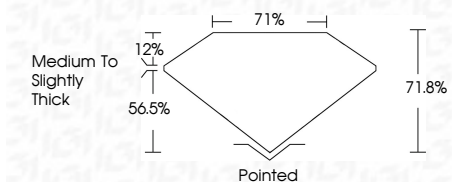

ELECTRONIC COPY

LG635465468
Report verification at igi.org

May 24, 2024
IGI Report Number **LG635465468**
Description **LABORATORY GROWN DIAMOND**
Shape and Cutting Style **PRINCESS CUT**
Measurements **7.50 X 7.47 X 5.36 MM**

GRADING RESULTS

Carat Weight **2.71 CARATS**
Color Grade **FANCY VIVID BLUE**
Clarity Grade **VS 2**

ADDITIONAL GRADING INFORMATION

Polish **EXCELLENT**
Symmetry **EXCELLENT**
Fluorescence **NONE**
Inscription(s) **IGI LG635465468**
Comments: This Laboratory Grown Diamond was created by Chemical Vapor Deposition (CVD) growth process. Indications of post-growth treatment.

IGI

May 24, 2024
IGI Report No. **LG635465468**
PRINCESS CUT
2.71 CARATS
Carat Weight
Color Grade **FANCY VIVID BLUE**
Clarity Grade **VS 2**
Depth **71.0%**
Table **71%**
Girdle **Medium to Slightly Thick**
Culet **Pointed**
Polish **EXCELLENT**
Symmetry **EXCELLENT**
Fluorescence **NONE**
Inscription(s) **IGI LG635465468**

GRADING RESULTS

Carat Weight **2.71 CARATS**
Color Grade **FANCY VIVID BLUE**
Clarity Grade **VS 2**

ADDITIONAL GRADING INFORMATION

Polish **EXCELLENT**
Symmetry **EXCELLENT**
Fluorescence **NONE**
Inscription(s) **IGI LG635465468**