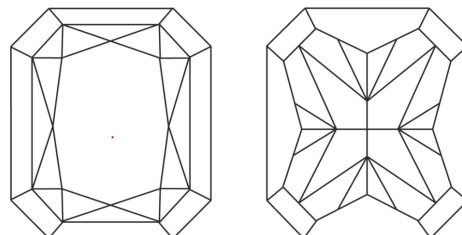

CLARITY CHARACTERISTICS

KEY TO SYMBOLS

Red symbols indicate internal characteristics.
Green symbols indicate external characteristics.