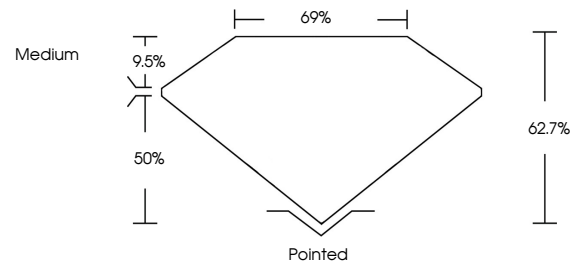

PROPORTIONS