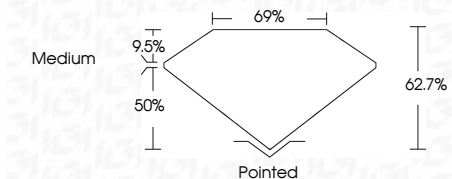

ELECTRONIC COPY

LG635465536
Report verification at igi.org

May 24, 2024
IGI Report Number **LG635465536**
Description **LABORATORY GROWN DIAMOND**
Shape and Cutting Style **CUT CORNERED
RECTANGULAR MODIFIED
BRILLIANT**
Measurements **12.28 X 8.16 X 5.12 MM**

GRADING RESULTS

Carat Weight **4.69 CARATS**
Color Grade **FANCY VIVID PINK**
Clarity Grade **VVS 2**

ADDITIONAL GRADING INFORMATION

Polish **VERY GOOD**
Symmetry **EXCELLENT**
Fluorescence **SLIGHT**
Inscription(s) **IGI LG635465536**
Comments: This Laboratory Grown Diamond was created by Chemical Vapor Deposition (CVD) growth process. Indications of post-growth treatment.

IGI

May 24, 2024
IGI Report No. LG635465536
CUT CORNERED RECT. MODIFIED BRILLIANT
12.28 X 8.16 X 5.12 MM
4.69 CARATS
FANCY VIVID PINK
VVS 2
62.7%
69%
Medium
Pointed
Polish **VERY GOOD**
Symmetry **EXCELLENT**
Fluorescence **SLIGHT**
Inscription(s) **IGI LG635465536**

LABORATORY GROWN DIAMOND REPORT

May 24, 2024
IGI Report Number **LG635465536**
Description **LABORATORY GROWN DIAMOND**
Shape and Cutting Style **CUT CORNERED RECTANGULAR
MODIFIED BRILLIANT**
Measurements **12.28 X 8.16 X 5.12 MM**

GRADING RESULTS

Carat Weight **4.69 CARATS**
Color Grade **FANCY VIVID PINK**
Clarity Grade **VVS 2**

ADDITIONAL GRADING INFORMATION

Polish **VERY GOOD**
Symmetry **EXCELLENT**
Fluorescence **SLIGHT**
Inscription(s) **IGI LG635465536**

Comments: This Laboratory Grown Diamond was created by Chemical Vapor Deposition (CVD) growth process. Indications of post-growth treatment.