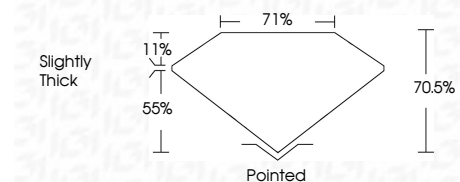

ELECTRONIC COPY

LG635466695
Report verification at igi.org

May 17, 2024
IGI Report Number **LG635466695**
Description **LABORATORY GROWN DIAMOND**
Shape and Cutting Style **PRINCESS CUT**
Measurements **7.45 X 7.35 X 5.18 MM**

GRADING RESULTS
Carat Weight **2.53 CARATS**
Color Grade **I**
Clarity Grade **VS 1**

ADDITIONAL GRADING INFORMATION
Polish **EXCELLENT**
Symmetry **EXCELLENT**
Fluorescence **NONE**
Inscription(s) **IGI LG635466695**
Comments: This Laboratory Grown Diamond was created by Chemical Vapor Deposition (CVD) growth process and may include post-growth treatment. Type IIa

May 17, 2024
IGI Report No. LG635466695
PRINCESS CUT
7.45 X 7.35 X 5.18 MM
2.53 CARATS
Color Grade **I**
Clarity Grade **VS 1**
Depth **70.5%**
Table **55%**
Girdle **11%**
Slightly Thick
Pointed
Polish **EXCELLENT**
Symmetry **EXCELLENT**
Fluorescence **NONE**
Inscription(s) **IGI LG635466695**
Comments: This Laboratory Grown Diamond was created by Chemical Vapor Deposition (CVD) growth process and may include post-growth treatment. Type IIa

LABORATORY GROWN DIAMOND REPORT

May 17, 2024
IGI Report Number **LG635466695**
Description **LABORATORY GROWN DIAMOND**
Shape and Cutting Style **PRINCESS CUT**
Measurements **7.45 X 7.35 X 5.18 MM**

GRADING RESULTS
Carat Weight **2.53 CARATS**
Color Grade **I**
Clarity Grade **VS 1**