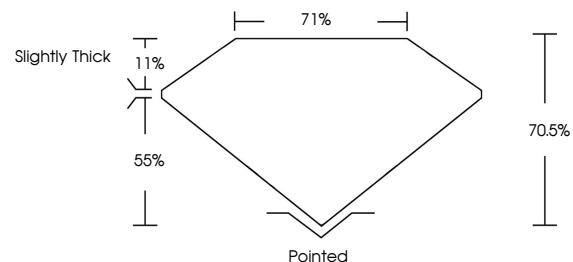

May 17, 2024
IGI Report No. LG635466695
PRINCESS CUT
7.45 X 7.35 X 5.18 MM
2.53 CARATS
Color Grade **I**
Clarity Grade **VS 1**
Depth **70.5%**
Table **55%**
Girdle **11%**
Slightly Thick
Pointed
Polish **EXCELLENT**
Symmetry **EXCELLENT**
Fluorescence **NONE**
Inscription(s) **IGI LG635466695**
Comments: This Laboratory Grown Diamond was created by Chemical Vapor Deposition (CVD) growth process and may include post-growth treatment. Type IIa

LABORATORY GROWN DIAMOND REPORT

May 17, 2024
IGI Report Number **LG635466695**
Description **LABORATORY GROWN DIAMOND**
Shape and Cutting Style **PRINCESS CUT**
Measurements **7.45 X 7.35 X 5.18 MM**

GRADING RESULTS
Carat Weight **2.53 CARATS**
Color Grade **I**
Clarity Grade **VS 1**

PROPORTIONS

CLARITY CHARACTERISTICS

KEY TO SYMBOLS

Red symbols indicate internal characteristics.
Green symbols indicate external characteristics.

Sample Image Used

COLOR

D E F G H I J Faint Very Light Light