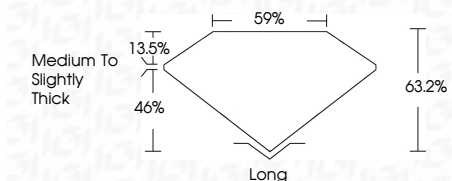

ELECTRONIC COPY

LG635468654
Report verification at igi.org

May 17, 2024
IGI Report Number **LG635468654**
Description **LABORATORY GROWN DIAMOND**
Shape and Cutting Style **EMERALD CUT**
Measurements **12.02 X 7.72 X 4.88 MM**

GRADING RESULTS
Carat Weight **4.53 CARATS**
Color Grade **H**
Clarity Grade **VVS 2**

ADDITIONAL GRADING INFORMATION
Polish **EXCELLENT**
Symmetry **EXCELLENT**
Fluorescence **NONE**
Inscription(s) **IGI LG635468654**
Comments: This Laboratory Grown Diamond was created by Chemical Vapor Deposition (CVD) growth process and may include post-growth treatment. Type IIa

May 17, 2024
IGI Report No. **LG635468654**
EMERALD CUT
12.02 X 7.72 X 4.88 MM
Carat Weight **4.53 CARATS**
Color Grade **H**
Clarity Grade **VVS 2**
Depth **63.2%**
Table **59%**
Girdle **Medium to Slightly Thick**
Culet **Long**
Polish **EXCELLENT**
Symmetry **EXCELLENT**
Fluorescence **NONE**
Inscription(s) **IGI LG635468654**
Comments: This Laboratory Grown Diamond was created by Chemical Vapor Deposition (CVD) growth process and may include post-growth treatment. Type IIa

LABORATORY GROWN DIAMOND REPORT

May 17, 2024
IGI Report Number **LG635468654**
Description **LABORATORY GROWN DIAMOND**
Shape and Cutting Style **EMERALD CUT**
Measurements **12.02 X 7.72 X 4.88 MM**

GRADING RESULTS
Carat Weight **4.53 CARATS**
Color Grade **H**
Clarity Grade **VVS 2**