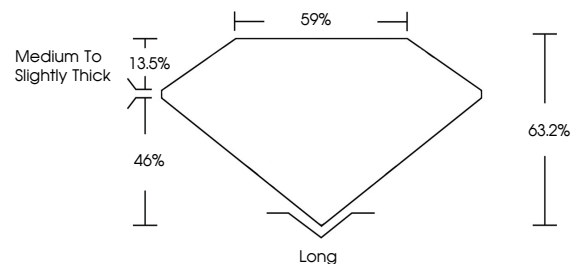

ELECTRONIC COPY

LG635468654
Report verification at igi.org

May 17, 2024
IGI Report Number **LG635468654**
Description **LABORATORY GROWN DIAMOND**
Shape and Cutting Style **EMERALD CUT**
Measurements **12.02 X 7.72 X 4.88 MM**

May 17, 2024
IGI Report No. **LG635468654**
EMERALD CUT
12.02 X 7.72 X 4.88 MM
Carat Weight **4.53 CARATS**
Color Grade **H**
Clarity Grade **VVS 2**
Depth **63.2%**
Table **59%**
Girdle **Medium to Slightly Thick**
Culet **Long**
Polish **EXCELLENT**
Symmetry **EXCELLENT**
Fluorescence **NONE**
Inscription(s) **IGI LG635468654**
Comments: This Laboratory Grown Diamond was created by Chemical Vapor Deposition (CVD) growth process and may include post-growth treatment. Type IIa

LABORATORY GROWN DIAMOND REPORT

May 17, 2024
IGI Report Number **LG635468654**
Description **LABORATORY GROWN DIAMOND**
Shape and Cutting Style **EMERALD CUT**
Measurements **12.02 X 7.72 X 4.88 MM**

GRADING RESULTS
Carat Weight **4.53 CARATS**
Color Grade **H**
Clarity Grade **VVS 2**

PROPORTIONS

CLARITY CHARACTERISTICS

KEY TO SYMBOLS

Red symbols indicate internal characteristics.
Green symbols indicate external characteristics.

Sample Image Used

COLOR

D E F G H I J Faint Very Light Light