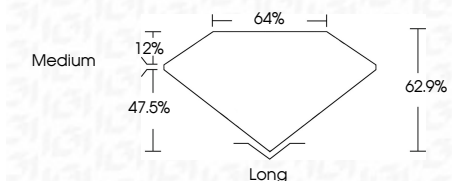

ELECTRONIC COPY

LG635468746
Report verification at igi.org

May 17, 2024

IGI Report Number **LG635468746**

Description **LABORATORY GROWN DIAMOND**

Shape and Cutting Style **EMERALD CUT**

Measurements **14.26 X 9.49 X 5.97 MM**

GRADING RESULTS

Carat Weight **8.06 CARATS**

Color Grade **G**

Clarity Grade **VVS 2**

ADDITIONAL GRADING INFORMATION

Polish **EXCELLENT**

Symmetry **EXCELLENT**

Fluorescence **NONE**

Inscription(s) **IGI LG635468746**

Comments: This Laboratory Grown Diamond was created by Chemical Vapor Deposition (CVD) growth process and may include post-growth treatment. Type IIa

IGI

May 17, 2024
IGI Report No. LG635468746
EMERALD CUT
14.26 X 9.49 X 5.97 MM
8.06 CARATS
Color Grade **G**
Clarity Grade **VVS 2**
Depth **47.5%**
Table **12%**
Girdle **4/5**
Medium
Culet **Long**
Polish **EXCELLENT**
Symmetry **EXCELLENT**
Fluorescence **NONE**
Inscription(s) **IGI LG635468746**

Description **LABORATORY GROWN DIAMOND**

Shape and Cutting Style **EMERALD CUT**

Measurements **14.26 X 9.49 X 5.97 MM**

GRADING RESULTS

Carat Weight **8.06 CARATS**

Color Grade **G**

Clarity Grade **VVS 2**