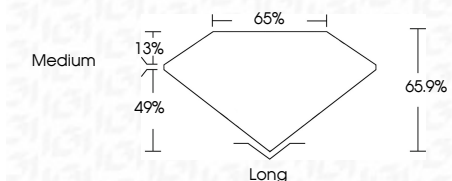

ELECTRONIC COPY

LG635469658
Report verification at igi.org

May 24, 2024
IGI Report Number **LG635469658**
Description **LABORATORY GROWN DIAMOND**
Shape and Cutting Style **EMERALD CUT**
Measurements **8.03 X 5.69 X 3.75 MM**

GRADING RESULTS

Carat Weight **1.73 CARAT**
Color Grade **G**
Clarity Grade **VVS 2**

ADDITIONAL GRADING INFORMATION

Polish **EXCELLENT**
Symmetry **EXCELLENT**
Fluorescence **NONE**
Inscription(s) **IGI LG635469658**
Comments: This Laboratory Grown Diamond was created by Chemical Vapor Deposition (CVD) growth process and may include post-growth treatment. Type IIa

IGI

May 24, 2024
IGI Report No. LG635469658
EMERALD CUT
8.03 X 5.69 X 3.75 MM
Carat Weight **1.73 CARAT**
Color Grade **G**
Clarity Grade **VVS 2**
Depth **49%**
Table **13%**
Girdle **Medium**
Culet **Long**
Polish **EXCELLENT**
Symmetry **EXCELLENT**
Fluorescence **NONE**
Inscription(s) **IGI LG635469658**

GRADING RESULTS

Carat Weight **1.73 CARAT**
Color Grade **G**
Clarity Grade **VVS 2**

ADDITIONAL GRADING INFORMATION

Polish **EXCELLENT**
Symmetry **EXCELLENT**
Fluorescence **NONE**
Inscription(s) **IGI LG635469658**