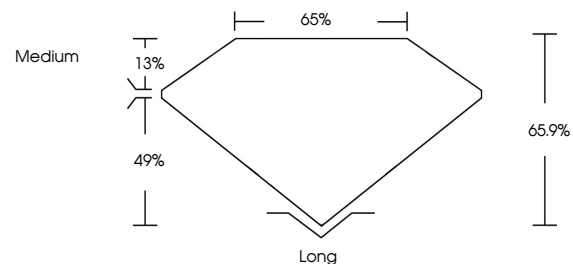

PROPORTIONS