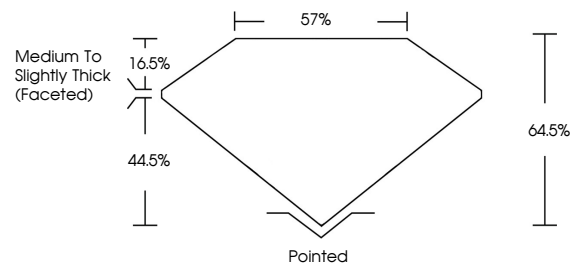

PROPORTIONS