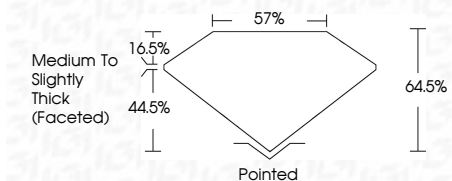

ELECTRONIC COPY

LG635469920
Report verification at igi.org

May 22, 2024
IGI Report Number **LG635469920**
Description **LABORATORY GROWN DIAMOND**
Shape and Cutting Style **PEAR BRILLIANT**
Measurements **10.69 X 7.16 X 4.62 MM**

GRADING RESULTS
Carat Weight **2.10 CARATS**
Color Grade **FANCY VIVID BLUE**
Clarity Grade **VS 1**

ADDITIONAL GRADING INFORMATION
Polish **EXCELLENT**
Symmetry **EXCELLENT**
Fluorescence **NONE**
Inscription(s) **IGI LG635469920**
Comments: This Laboratory Grown Diamond was created by Chemical Vapor Deposition (CVD) growth process. Indications of post-growth treatment.

LABORATORY GROWN DIAMOND REPORT

May 22, 2024
IGI Report Number **LG635469920**
Description **LABORATORY GROWN DIAMOND**
Shape and Cutting Style **PEAR BRILLIANT**
Measurements **10.69 X 7.16 X 4.62 MM**

GRADING RESULTS
Carat Weight **2.10 CARATS**
Color Grade **FANCY VIVID BLUE**
Clarity Grade **VS 1**

ADDITIONAL GRADING INFORMATION
Polish **EXCELLENT**
Symmetry **EXCELLENT**
Fluorescence **NONE**
Inscription(s) **IGI LG635469920**