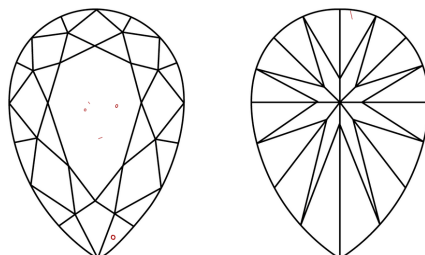

CLARITY CHARACTERISTICS

KEY TO SYMBOLS

Red symbols indicate internal characteristics.
Green symbols indicate external characteristics.

COLOR

D E F G H I J Faint Very Light Light

CLARITY

IF	VS¹⁻²	VS¹⁻²	SI¹⁻²	I¹⁻³
Internally Flawless	Very Very Slightly Included	Very Slightly Included	Slightly Included	Included