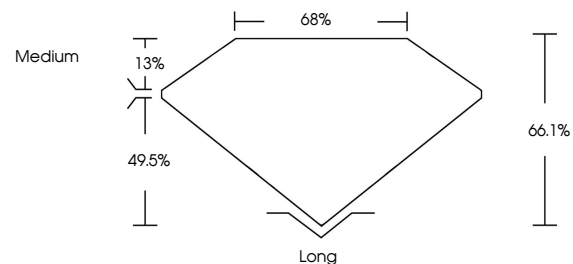

PROPORTIONS