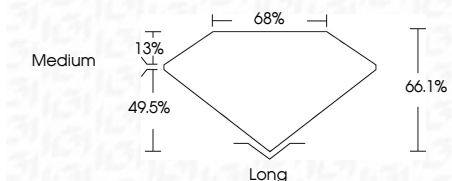

ELECTRONIC COPY

LG635470189
Report verification at igi.org

May 22, 2024
IGI Report Number **LG635470189**
Description **LABORATORY GROWN DIAMOND**
Shape and Cutting Style **EMERALD CUT**
Measurements **9.12 X 6.72 X 4.44 MM**

GRADING RESULTS

Carat Weight **2.68 CARATS**
Color Grade **I**
Clarity Grade **VVS 2**

ADDITIONAL GRADING INFORMATION

Polish **EXCELLENT**
Symmetry **EXCELLENT**
Fluorescence **NONE**

Inscription(s) **IGI LG635470189**

Comments: This Laboratory Grown Diamond was created by Chemical Vapor Deposition (CVD) growth process and may include post-growth treatment. Type IIa

IGI

May 22, 2024
IGI Report No. **LG635470189**
EMERALD CUT
Carat Weight **2.68 CARATS**
Color Grade **I**
Clarity Grade **VVS 2**
Depth **49.5%**
Table **13%**
Girdle **Medium**
Culet **Long**
Polish **EXCELLENT**
Symmetry **EXCELLENT**
Fluorescence **NONE**
Inscription(s) **IGI LG635470189**