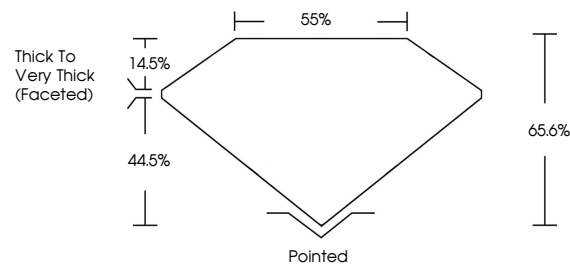

PROPORTIONS