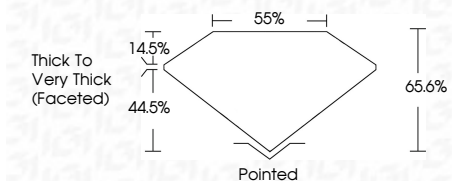

Measurements **12.24 X 11.83 X 7.76 MM**

GRADING RESULTS
Carat Weight **10.29 CARATS**
Color Grade **FANCY VIVID YELLOW**
Clarity Grade **VS 1**

ADDITIONAL GRADING INFORMATION
Polish **EXCELLENT**
Symmetry **EXCELLENT**
Fluorescence **NONE**
Inscription(s) **IGI LG635470575**
Comments: This Laboratory Grown Diamond was created by Chemical Vapor Deposition (CVD) growth process.

May 23, 2024
IGI Report No LG635470575
SQUARE CUSHION MODIFIED BRILLIANT
12.24 X 11.83 X 7.76 MM
10.29 CARATS
Carat Weight
Color Grade **FANCY VIVID YELLOW**
Clarity Grade **VS 1**
Depth **65.6%**
Table **14.5%**
Girdle **Thick to Very Thick (Faceted)**
Culet **Pointed**
Polish **EXCELLENT**
Symmetry **EXCELLENT**
Fluorescence **NONE**
Inscription(s) **IGI LG635470575**
Comments: This Laboratory Grown Diamond was created by Chemical Vapor Deposition (CVD) growth process.

LABORATORY GROWN DIAMOND REPORT

May 23, 2024
IGI Report Number **LG635470575**
Description **LABORATORY GROWN DIAMOND**
Shape and Cutting Style **SQUARE CUSHION MODIFIED BRILLIANT**
Measurements **12.24 X 11.83 X 7.76 MM**

GRADING RESULTS
Carat Weight **10.29 CARATS**
Color Grade **FANCY VIVID YELLOW**
Clarity Grade **VS 1**

ADDITIONAL GRADING INFORMATION
Polish **EXCELLENT**
Symmetry **EXCELLENT**
Fluorescence **NONE**
Inscription(s) **IGI LG635470575**