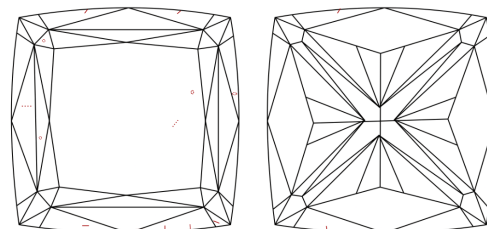

CLARITY CHARACTERISTICS

KEY TO SYMBOLS

Red symbols indicate internal characteristics.
Green symbols indicate external characteristics.