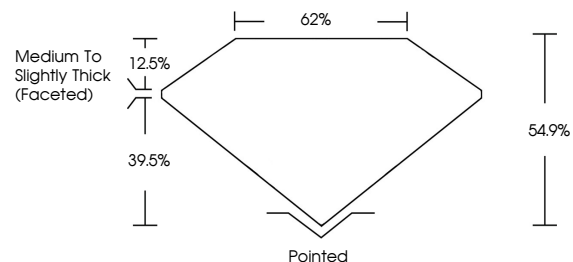

PROPORTIONS