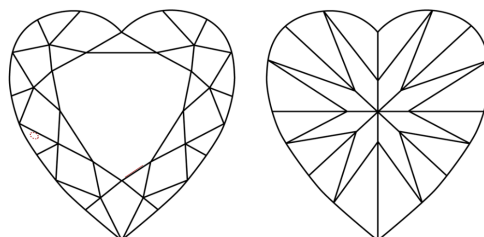

CLARITY CHARACTERISTICS

KEY TO SYMBOLS

Red symbols indicate internal characteristics.
Green symbols indicate external characteristics.