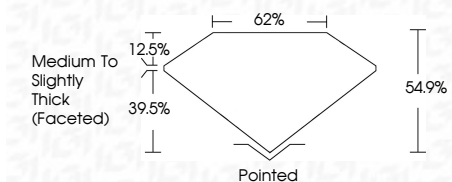

ELECTRONIC COPY

LG635480096
Report verification at igi.org

May 16, 2024
IGI Report Number **LG635480096**
Description **LABORATORY GROWN DIAMOND**
Shape and Cutting Style **HEART BRILLIANT**
Measurements **6.57 X 7.40 X 4.06 MM**

GRADING RESULTS
Carat Weight **1.13 CARAT**
Color Grade **E**
Clarity Grade **VS 1**

ADDITIONAL GRADING INFORMATION
Polish **EXCELLENT**
Symmetry **EXCELLENT**
Fluorescence **NONE**
Inscription(s) **IGI LG635480096**
Comments: This Laboratory Grown Diamond was created by Chemical Vapor Deposition (CVD) growth process and may include post-growth treatment. Type IIa

May 16, 2024
IGI Report No. LG635480096
HEART BRILLIANT
6.57 X 7.40 X 4.06 MM
Carat Weight **1.13 CARAT**
Color Grade **E**
Clarity Grade **VS 1**
Depth **39.5%**
Table **12.5%**
Girdle **Medium to Slightly Thick (Faceted)**
Culet **Pointed**
Polish **EXCELLENT**
Symmetry **EXCELLENT**
Fluorescence **NONE**
Inscription(s) **IGI LG635480096**
Comments: This Laboratory Grown Diamond was created by Chemical Vapor Deposition (CVD) growth process and may include post-growth treatment. Type IIa

GRADING RESULTS
Carat Weight **1.13 CARAT**
Color Grade **E**
Clarity Grade **VS 1**

ADDITIONAL GRADING INFORMATION
Polish **EXCELLENT**
Symmetry **EXCELLENT**
Fluorescence **NONE**
Inscription(s) **IGI LG635480096**