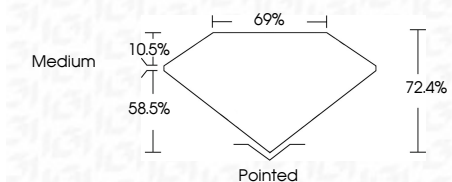

ELECTRONIC COPY

LG635481067
Report verification at igi.org

May 18, 2024
IGI Report Number **LG635481067**
Description **LABORATORY GROWN DIAMOND**
Shape and Cutting Style **PRINCESS CUT**
Measurements **7.22 X 7.10 X 5.14 MM**

GRADING RESULTS

Carat Weight **2.26 CARATS**
Color Grade **F**
Clarity Grade **VS 1**

ADDITIONAL GRADING INFORMATION

Polish **EXCELLENT**
Symmetry **EXCELLENT**
Fluorescence **NONE**

Inscription(s) **IGI LG635481067**

Comments: This Laboratory Grown Diamond was created by Chemical Vapor Deposition (CVD) growth process and may include post-growth treatment. Type IIa

IGI

May 18, 2024
IGI Report No. LG635481067
PRINCESS CUT
7.22 X 7.10 X 5.14 MM
2.26 CARATS
Color Grade **F**
Clarity Grade **VS 1**
Depth **58.5%**
Table **10.5%**
Girdle **Medium**
Culet **Pointed**
Polish **EXCELLENT**
Symmetry **EXCELLENT**
Fluorescence **NONE**
Inscription(s) **IGI LG635481067**