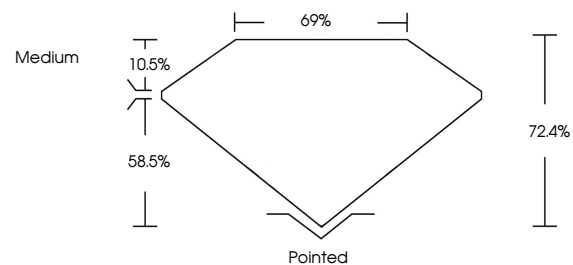

PROPORTIONS